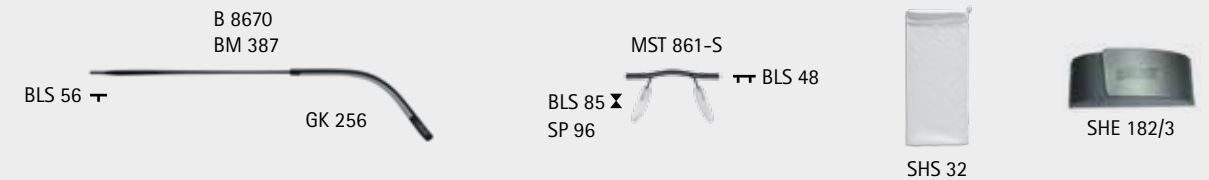

Ersatzteile / spare parts / pièces de rechange

für optische Verglasung / for optical glazing / pour le montage des verres correcteurs

technische Änderungen und Druckfehler vorbehalten
specifications are subject to change without notice, no liability will be assumed for misprints
sous réserve de modifications techniques et d'erreurs d'impression