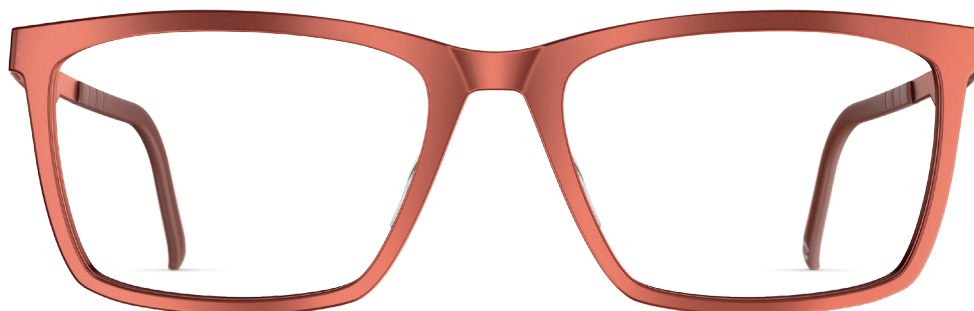

RENÉ
T 0 4 3

**OCEAN TEAL/
GOLD MATTE**
5030

FOREST GREEN MATTE
5740

RUSTY RED MATTE
6340

GRAPHITE MATTE
6740

ANOTHER TAUPE MATTE
6940

BLACK INK
9540

	SMALL	LARGE
	mm 53 x 38 (1682 mm ²)	55 x 39 (1812 mm ²)
	mm 58	60
	mm 17	17
	mm 135	145

Material: Stainless Steel

SPARE PARTS AND ADDITIONAL MATERIAL

SPARE PART GROUP **n 0 1**

- B-TN01** temple
- GK 272** temple end
- SP 114** nose pads
- BLS 85** nose pad damping
- STG 70** demo lenses
- SR 385** temple joint screw
- SR 193** glazing screw
- PL 23-1** cleaning cloth and cover
- SHE 229** hard case
- FK 154** box