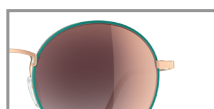

FELIX

T 6 1 9

**SILKY ROSE MATTE /
GREEN /
ROSÉ GOLD GRADIENT
MIRROR LENSES
3640**

**ECLECTIC SILVER /
SILVER GRADIENT MIRROR
LENSES
7010**

**GOLD MATTE /
BROWN GRADIENT LENSES
7630**

mm 49 x 46 (1755 mm²)

mm 50

mm 20

mm 140

Material: Stainless Steel

SPARE PARTS AND ADDITIONAL MATERIAL

SPARE PART GROUP **n 6 5**

B-TN65	temple
GK 279	temple end
SP 114	nose pads
BLS 85	nose pad damping
SOG 142	brown gradient, rosé gold gradient mirror, silver gradient mirror
SR 232	glazing screw
SR 383	temple joint screw
BLS 105	hinge shim
PL 23-1	cleaning cloth and cover
SHE 229	hard case
FK 154	box