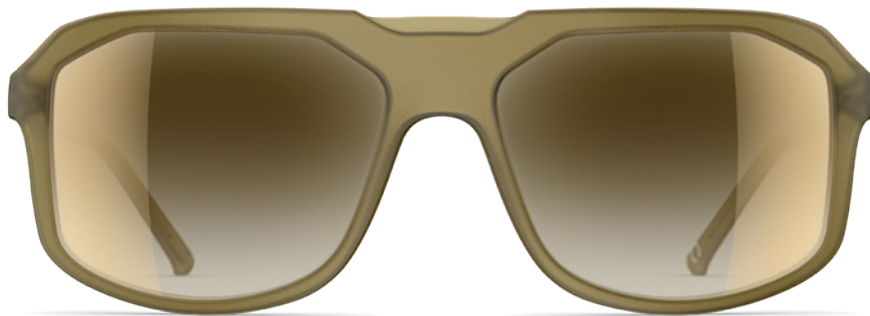

FRANK

T626

5530
olive matte/gold
gradient mirror lenses

6130
morning coffee
matte/yellow-brown
gradient lenses

6500
washed grey/grey
gradient lenses

9000
black coal matte/
silver gradient mirror
lenses

Material: **natural** 

lens surface

55 x 44 (1896 mm²)

ED

61 mm

temple length

140 mm

bridge

15 mm

Spare parts and additional Material
SPARE PART GROUP N68

B-TN68	temple
SOG 142	gold gradient mirror, grey gradient, silver gradient mirror, yellow-brown gradient
SR 381	temple joint screw
PL 27	cleaning cloth and cover
SHE 235	soft case
FK 174	box