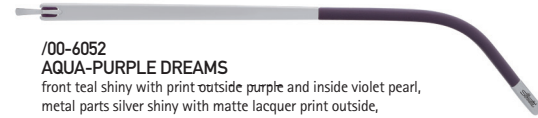

www.silhouette.com

Day LITE  
Mod. 1554

*Silhouette*<sup>®</sup>  
AUTHENTIC EYEWEAR. SINCE 1964.

**/00-6052  
AQUA-PURPLE DREAMS**  
front teal shiny with print outside purple and inside violet pearl,  
metal parts silver shiny with matte lacquer print outside,  
hinge decoration purple, temple ends bordeaux matte with  
temple tips chrome shiny