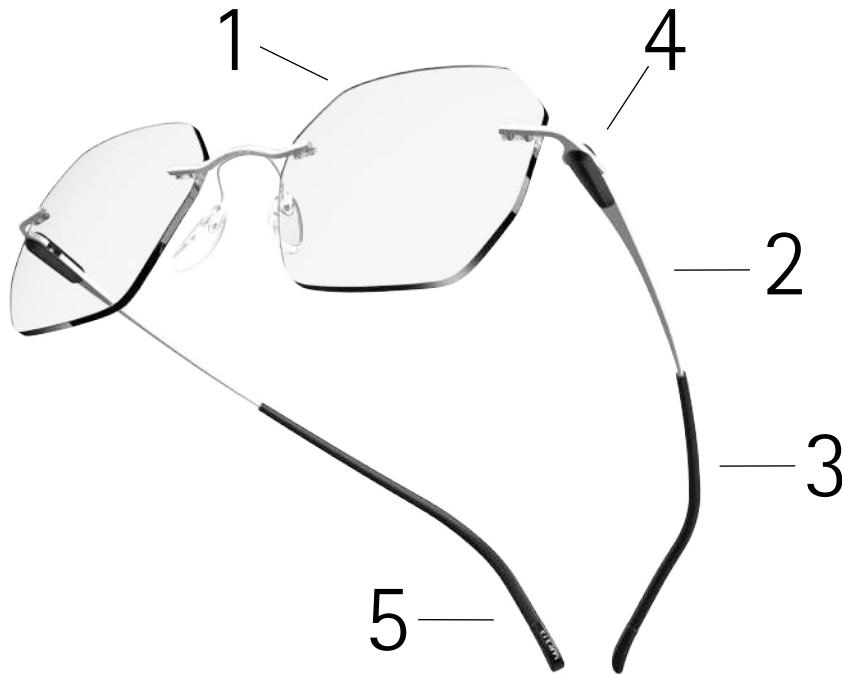

STYLE SHADES / CLIP ON

PURIST

Mod. 5561

Try it. Wear it. Love it.

Silhouette

1 Minimalistic and modern design. A juxtaposition of linear and soft design elements that appear to change depending on the angle they are viewed from.