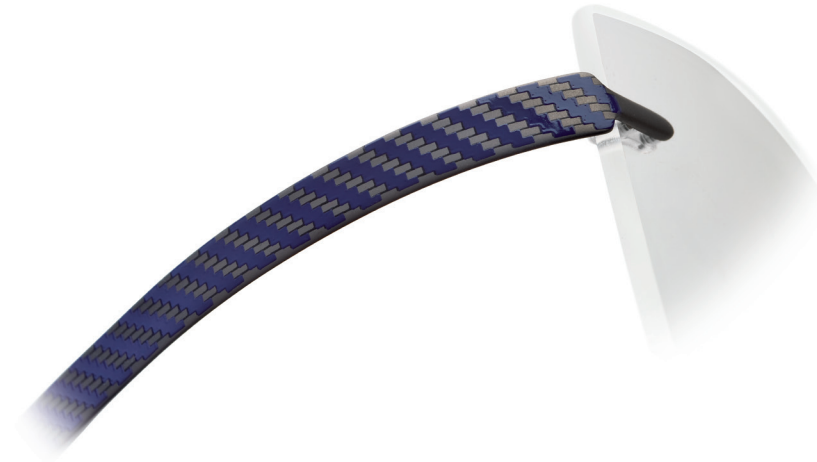

Mod. 7750

Bestellung Garnitur
Order chassis
Commande kit