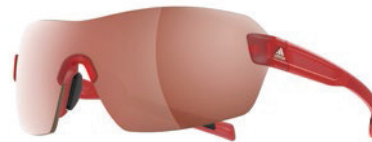

### RX CLIP-IN RIM

a422:

a779

### RX CLIP-IN RIMLESS

a422:

a515

NOT ALL MODELS/COLORS ARE AVAILABLE IN ALL COUNTRIES

PACKAGE CONSISTS OF

a422 00 6050  
black shiny                      grey

a422 00 6051                      LST™ active silver  
red transparent matt