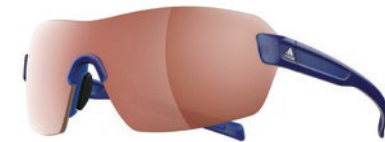

### RX CLIP-IN RIM

a422:

a779

### RX CLIP-IN RIMLESS

a422:

a515

NOT ALL MODELS/COLORS ARE AVAILABLE IN ALL COUNTRIES

PACKAGE CONSISTS OF

a422 00 6050  
black shiny                      grey

a422 00 6051                      LST™ active silver  
red transparent matt