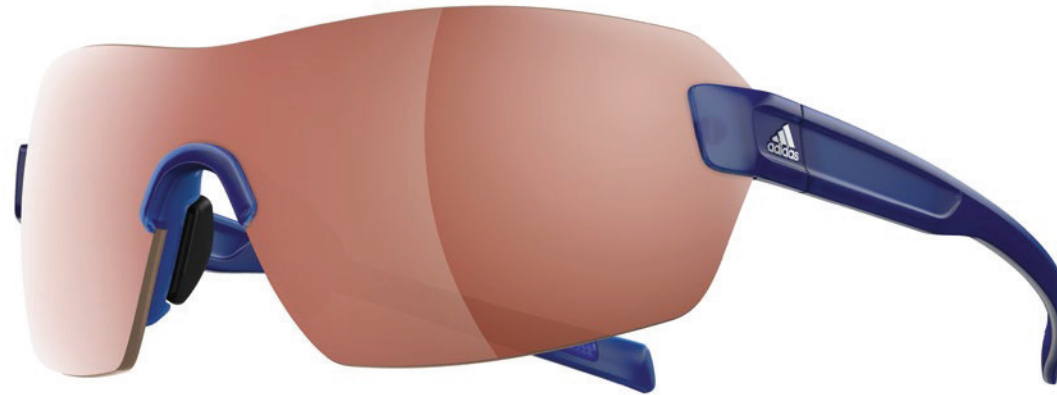

### RX CLIP-IN RIM

a422:

a779

### RX CLIP-IN RIMLESS

a422:

a515

NOT ALL MODELS/COLORS ARE AVAILABLE IN ALL COUNTRIES

PACKAGE CONSISTS OF

a422 00 6050  
black shiny                      grey

a422 00 6051                      LST™ active silver  
red transparent matt