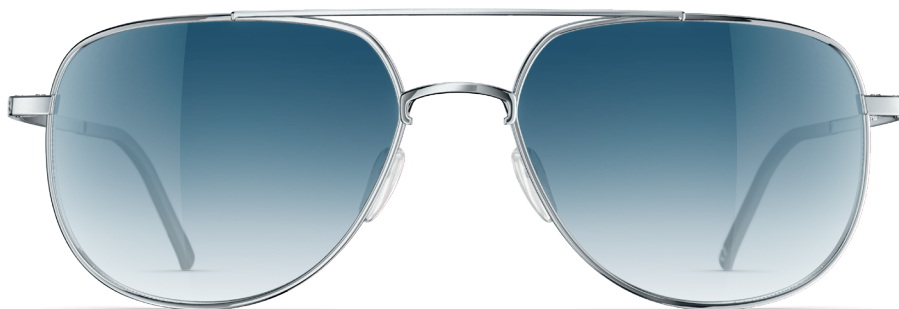

# BIG ERWIN

T643

7010  
eclectic silver/  
dark blue gradient  
lenses

7110  
silver matte/  
grey POL lenses

7740  
glorious gold/black/  
gold gradient mirror  
lenses

9240  
black ink matte/green  
gradient mirror lenses

**Material:** Stainless Steel

lens surface

58 x 47 (2217 mm<sup>2</sup>)

ED

63 mm

temple length

140 mm

bridge