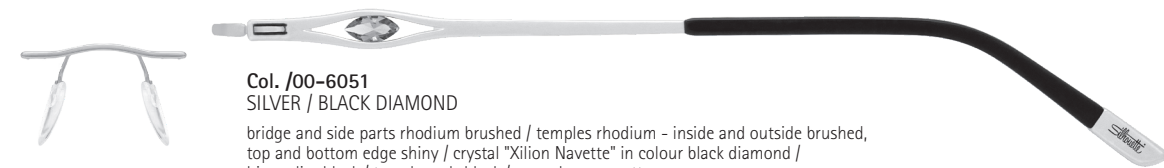

## CARESSE

STYLE SHADES

**Col. /00-6050**  
SILVER / SILVER SHADE

bridge and side parts rhodium shiny / temples rhodium - inside and outside shiny, top and bottom edge shiny / crystal "Xilion Navette" in colour silver shade / hinge disc black / temple ends black / caps chrome matte

**Col. /00-6051**  
SILVER / BLACK DIAMOND

bridge and side parts rhodium brushed / temples rhodium - inside and outside brushed, top and bottom edge shiny / crystal "Xilion Navette" in colour black diamond / hinge disc black / temple ends black / caps chrome matte