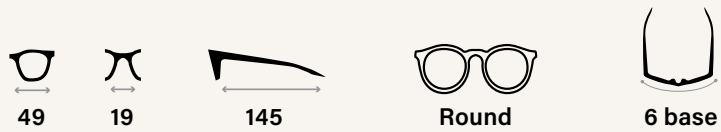

Collection Key

- Bear Grylls
- Jeep
- '85
- Eco

'85 SIERRA
RE1161

Tech Specs

- Remake of small, round vintage Revo style
- Spring hinge
- Crystal glass lens technology