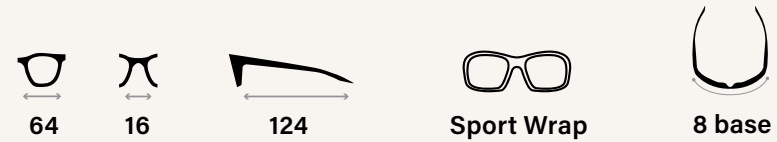

Icon Key

- Men's 
- Women's 
- Performance 
- Lifestyle 
- Golf 
- Extra Large 

Collection Key

-  Bear Grylls
-  Jeep
-  1985
-  Eco

 **JASPER**
RE1111

Tech Specs

- Elastomeric nose pads and temple tips
- Complimentary Revo retainer cord
- Crystal glass lens technology

Colors

 **MAVERICK**
RE1098

Tech Specs

- Revo SuperFlex™ plastic frame
- Integrated spring hinge
- MotionFit™ design
- Elastomeric nose pads
- Serilium lens technology

Colors

Icon Key

- Men's 
- Women's 
- Performance 
- Lifestyle 
- Golf 
- Extra Large 