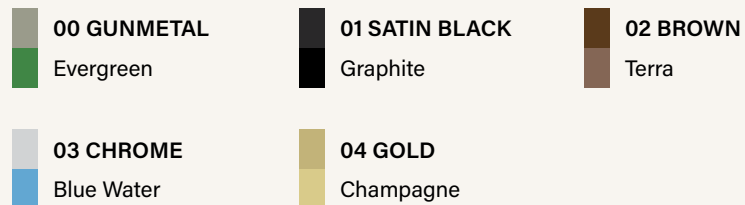

Collection Key

- Bear Grylls
- Jeep
- 1985
- Eco

DESCEND Z

RE1170

Tech Specs

- Stainless steel version of best seller Descend N
- MotionFit™ design
- Adjustable silicone nose pads
- Elastomeric temple tips
- Serilium+ lens technology

Colors

DESCEND FOLD

RE1140

Tech Specs

- Foldable version of best seller Descend N
- MotionFit™ design
- Elastomeric nose pads and temple tips
- Serilium+ lens technology

Colors

Icon Key

- Men's
- Women's
- Performance
- Lifestyle
- Golf
- Extra Large