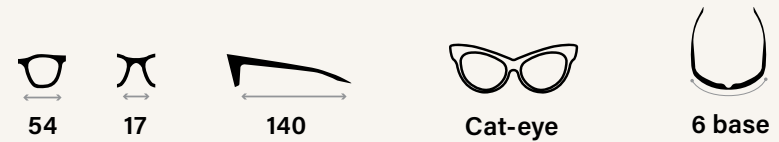

- Beta titanium flex temple
- Adjustable nose pads
- Crystal glass lens technology

Colors

BARCLAY
RE1037

Tech Specs

- Integrated spring hinge
- Serilium+ lens technology

Colors

Icon Key

- Men's 
- Women's 
- Performance 
- Lifestyle 
- Golf 
- Extra Large 