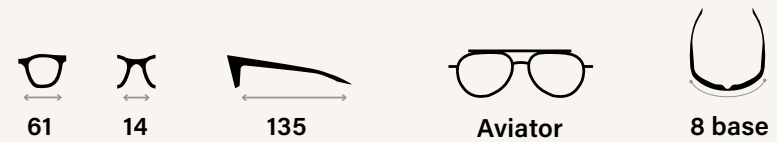

TARQUIN
RE1083

Tech Specs

- Adjustable nose pads
- Serilium+ lens technology

Colors

Icon Key

- Men's
- Women's
- Performance
- Lifestyle
- Golf
- Extra Large