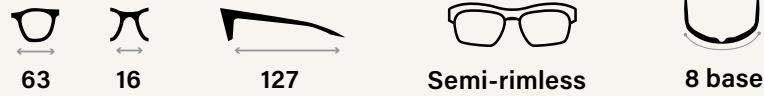

Collection Key

- Bear Grylls
- Jeep
- 1985
- Eco

CRUX N
RE4066

Tech Specs

- MotionFit™ design
- Elastomeric nose pads and temple tips
- Serilium+ lens technology

Colors

DAPHNE
RE1101