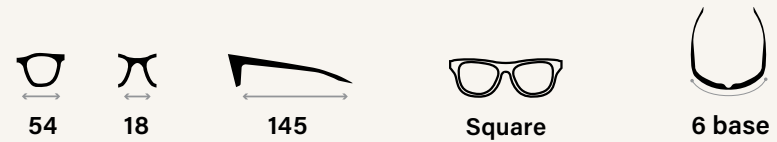

COVE
RE1164

Tech Specs

- Handmade acetate
- Beta Titanium flex temples
- Serilium+ lens technology