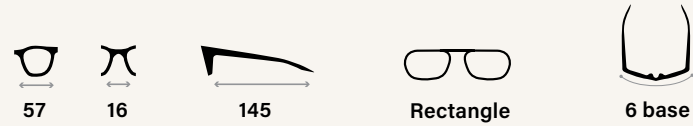

Collection Key

-  Bear Grylls
-  Jeep
-  1985
-  Eco

'85 CLIVE
RE1154

Tech Specs

- Beta titanium flex temples
- Adjustable nose pads
- Crystal glass lens technology

Colors

'85 FINLEY G*
RE1176

Tech Specs