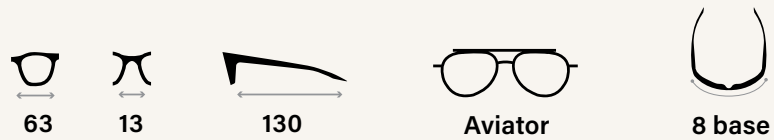

Collection Key

- Bear Grylls
- Jeep
- 1985
- Eco

HANK
RE1145

Tech Specs

- Handmade bio-acetate frame
- Double bridge
- Beveled frame front
- Spring hinge
- Serilium+ lens technology