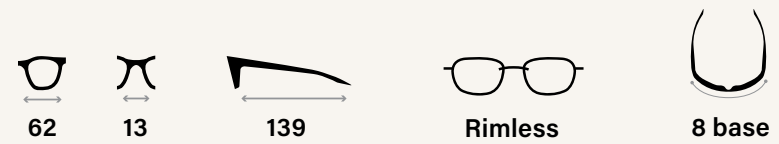

Tech Specs

- MotionFit™ design
- Elastomeric nose pads and temple tips
- Serilium+ lens technology

Colors

DESCEND A

RE1169

Tech Specs

- MotionFit™ design
- Elastomeric nose pads and temple tips
- Serilium+ lens technology