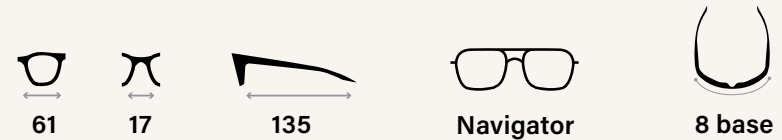

SUMMIT
RE1116

Tech Specs

- Adjustable nose pads
- Serilium+ lens technology

Colors

-  00 GUNMETAL
-  03 CHROME
-  04 GOLD
-  Blue Water
-  Graphite
-  Terra

Icon Key

- Men's 
- Women's 
- Performance 
- Lifestyle 
- Golf 
- Extra Large 