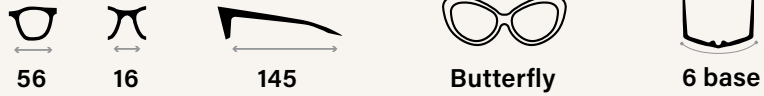

Collection Key

- Bear Grylls
- Jeep
- 1985
- Eco

SAMMY
RE1102

Tech Specs

- Handmade bio-acetate frame
- Serilium+ lens technology

Colors

- 01 BLACK
- 02 TORTOISE
- 10 CRYSTAL MAUVE
- Drive
- Graphite
- Terra
- Champagne