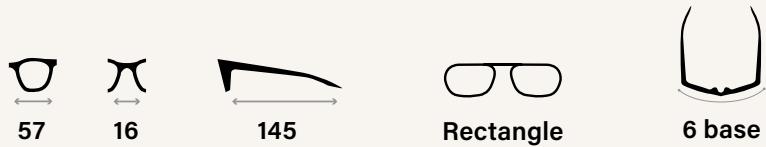

Collection Key

- Bear Grylls
- Jeep
- 1985
- Eco

FINLEY
RE1112

Tech Specs

- Handmade bio-acetate frame
- Spring hinge
- Serilium+ lens technology