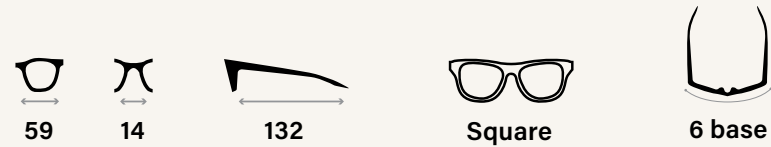

ESPEN
RE1097

Tech Specs

- Revo SuperFlex™ plastic frame
- Elastomeric nose pads and temple tips
- Serilium lens technology

Colors

- 00 MATTE GRAPHITE
- Blue Water
- 01 MATTE BLACK
- Blue Water
- Graphite
- 05 MATTE BLUE
- Graphite

Icon Key

- Men's
- Women's
- Performance
- Lifestyle
- Golf
- Extra Large