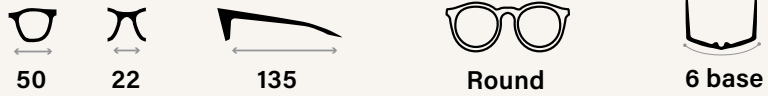

Colors

Icon Key

- Men's 
- Women's 
- Performance 
- Lifestyle 
- Golf 
- Extra Large 

Collection Key

-  Bear Grylls
-  Jeep
-  '85 1985
-  Eco

RILEY
RE1143

Tech Specs

- Adjustable nose pad
- Textured eye rim
- Serilium+ lens technology