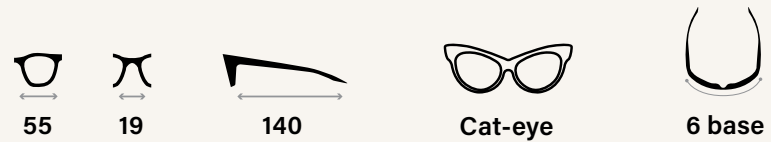

ROSE
RE1136

Tech Specs

- Handmade bio-acetate frame
- Beveled frame front
- Serilium+ lens technology