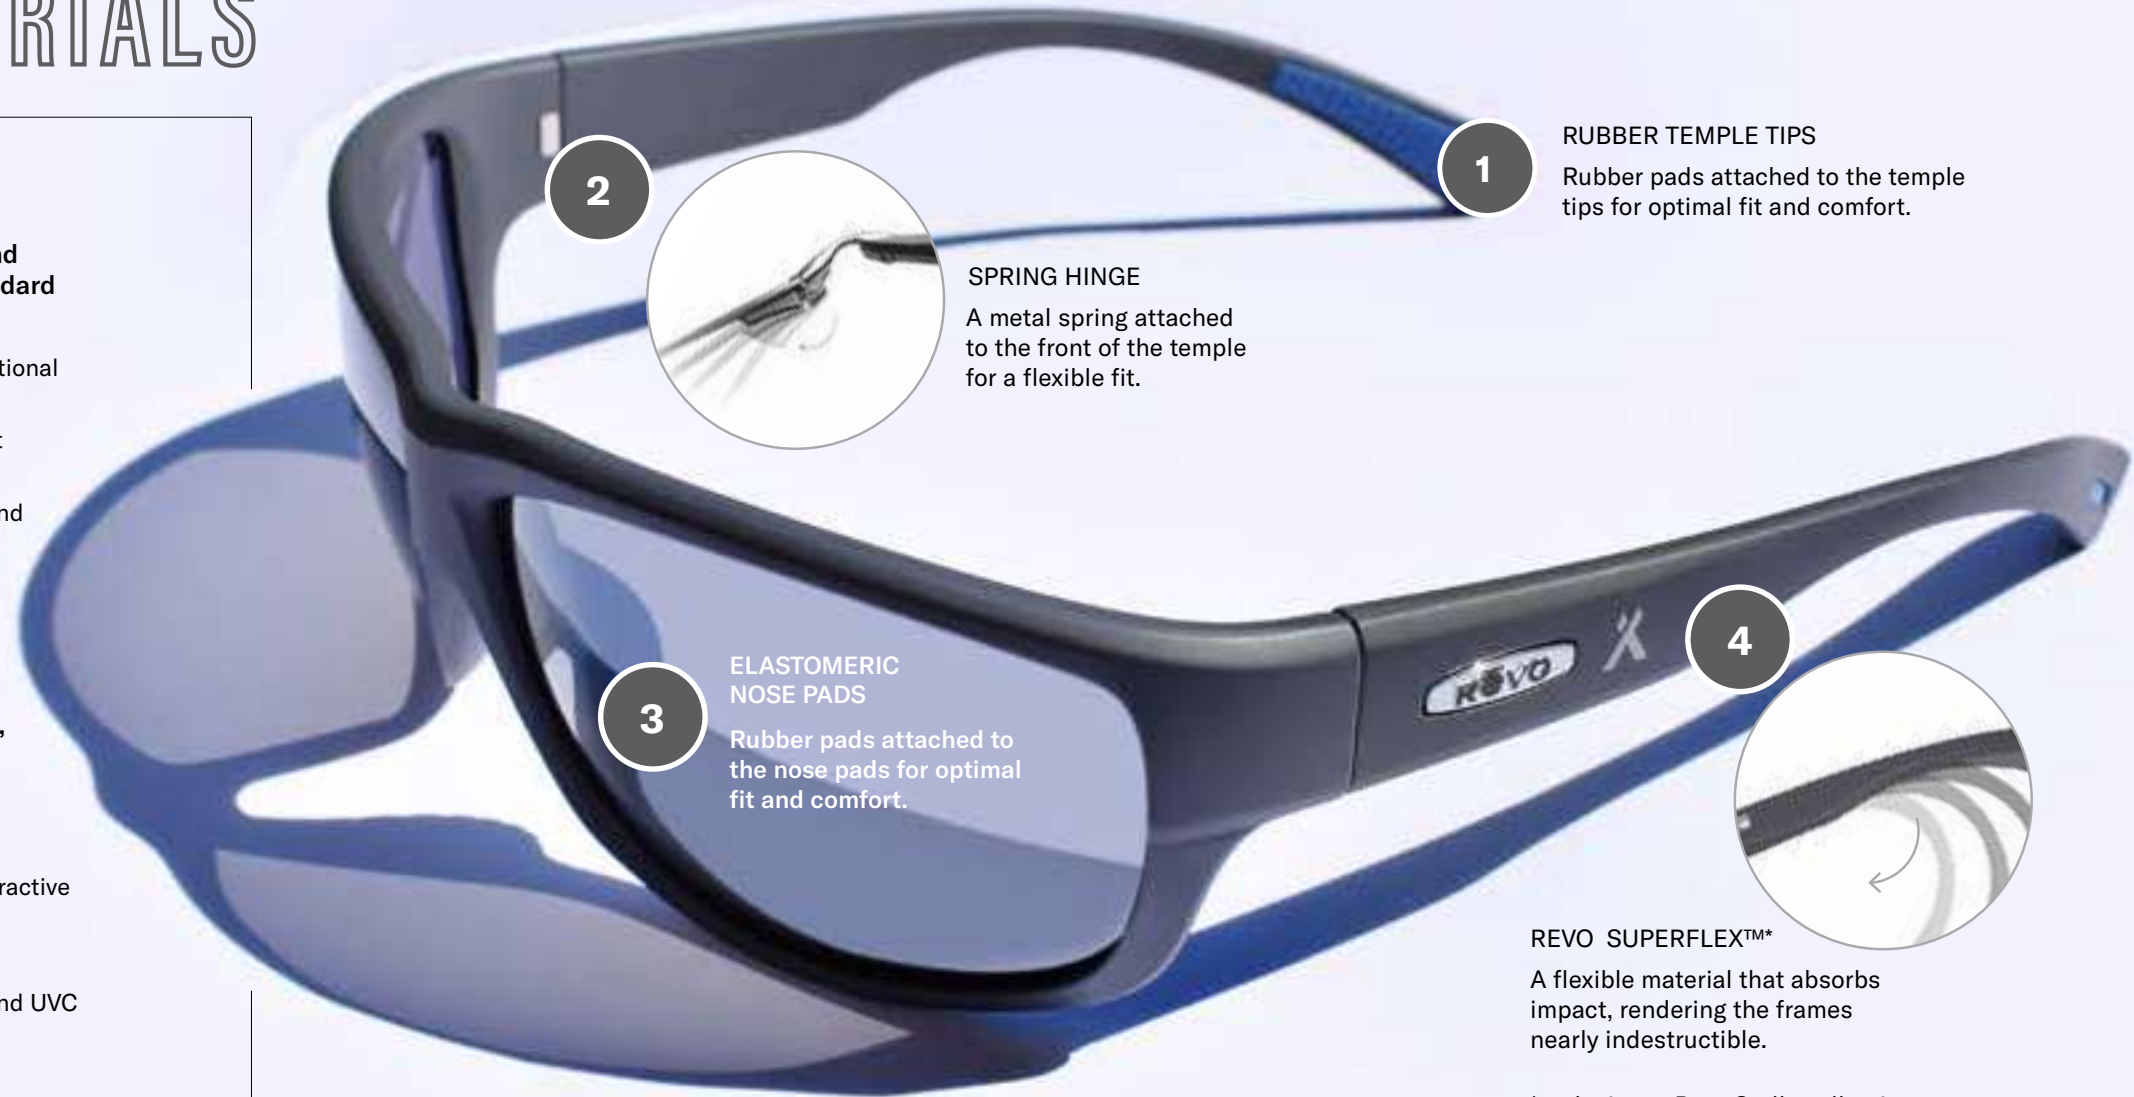

OUR MATERIALS

CRYSTAL GLASS

A scratch-resistant lens ground and polished to the same standard as a camera lens

- Up to 20% lighter than traditional glass lenses
- Unsurpassed clarity without distortion
- Blocks 100% of UVA, UVB and UVC light
- Safeguards from Blue Light

SERILIUM +

A next generation featherlight, impact-resistant lens with stunning clarity

- BPA and DEP free
- High ABBE number: 52 - refractive index close to glass
- ANSI Z87.1 impact-resistant
- Blocks 100% of UVA, UVB and UVC light
- Safeguards from Blue Light

1 RUBBER TEMPLE TIPS

Rubber pads attached to the temple tips for optimal fit and comfort.

2 SPRING HINGE

A metal spring attached to the front of the temple for a flexible fit.

3 ELASTOMERIC NOSE PADS

Rubber pads attached to the nose pads for optimal fit and comfort.

4 REVO SUPERFLEX™*

A flexible material that absorbs impact, rendering the frames nearly indestructible.

*exclusive to Bear Grylls collection

Note: Select styles feature Serilium, a high performance polycarbonate lens.