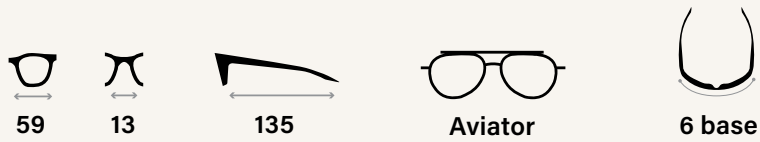

Collection Key

- Bear Grylls
- Jeep
- '85 1985
- Eco

RELAY
RE1014

Tech Specs

- Handmade acetate temple tips
- Adjustable nose pads
- Serilium+ lens technology