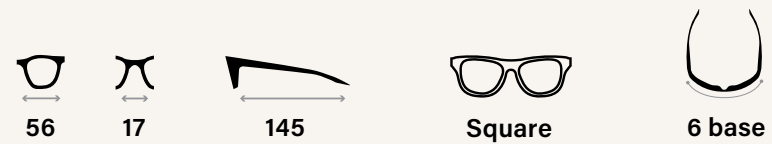

TAYLOR
RE1104

Tech Specs

- Handmade bio-acetate frame
- Metal detailing on front
- Serilium+ lens technology