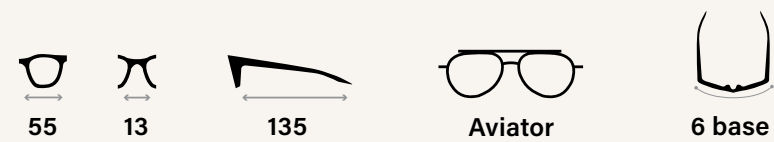

RELAY
RE1014

Tech Specs

- Handmade acetate temple tips
- Adjustable nose pads
- Serilium+ lens technology

Colors

RELAY PETITE
RE1156

Tech Specs

- Handmade acetate temple tips
- Adjustable nose pads
- Serilium+ lens technology
- Smaller fit of best-selling Relay aviator