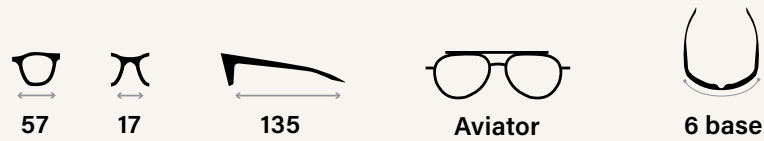

Collection Key

- Bear Grylls
- Jeep
- 1985
- Eco

RACONTEUR II

RE1146

Tech Specs

- Adjustable nose pads
- Textured eye rim
- Serilium+ lens technology