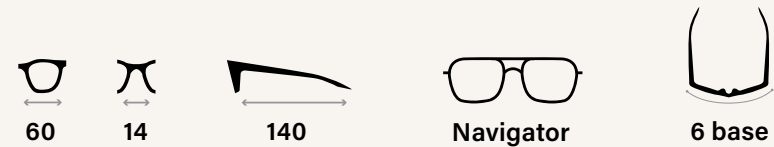

HARBOR
RE1082

Tech Specs

- Adjustable nose pads
- Serilium+ lens technology