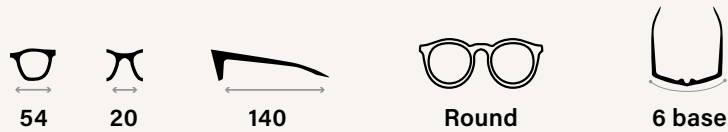

Colors

Icon Key

- Men's 
- Women's 
- Performance 
- Lifestyle 
- Golf 
- Extra Large 

Collection Key

-  Bear Grylls
-  Jeep
-  '85
-  Eco

'85 PYTHON I
RE1147

Tech Specs

- Remake of vintage Revo style
- Snakeskin temple detail from original Python mold
- Adjustable nose pads
- Integrated spring hinge
- Crystal glass lens technology