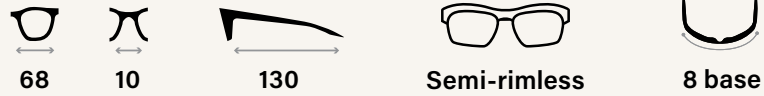

Colors

Icon Key

- Men's 
- Women's 
- Performance 
- Lifestyle 
- Golf 
- Extra Large 

Collection Key

-  Bear Grylls
-  Jeep
-  1985
-  Eco

JETT
RE1167

Icon Key

- Men's 
- Women's 
- Performance 
- Lifestyle 
- Golf 
- Extra Large 