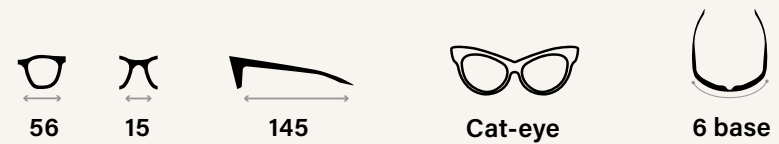

Tech Specs

- Handmade bio-acetate frame
- Spring hinge
- Serilium+ lens technology