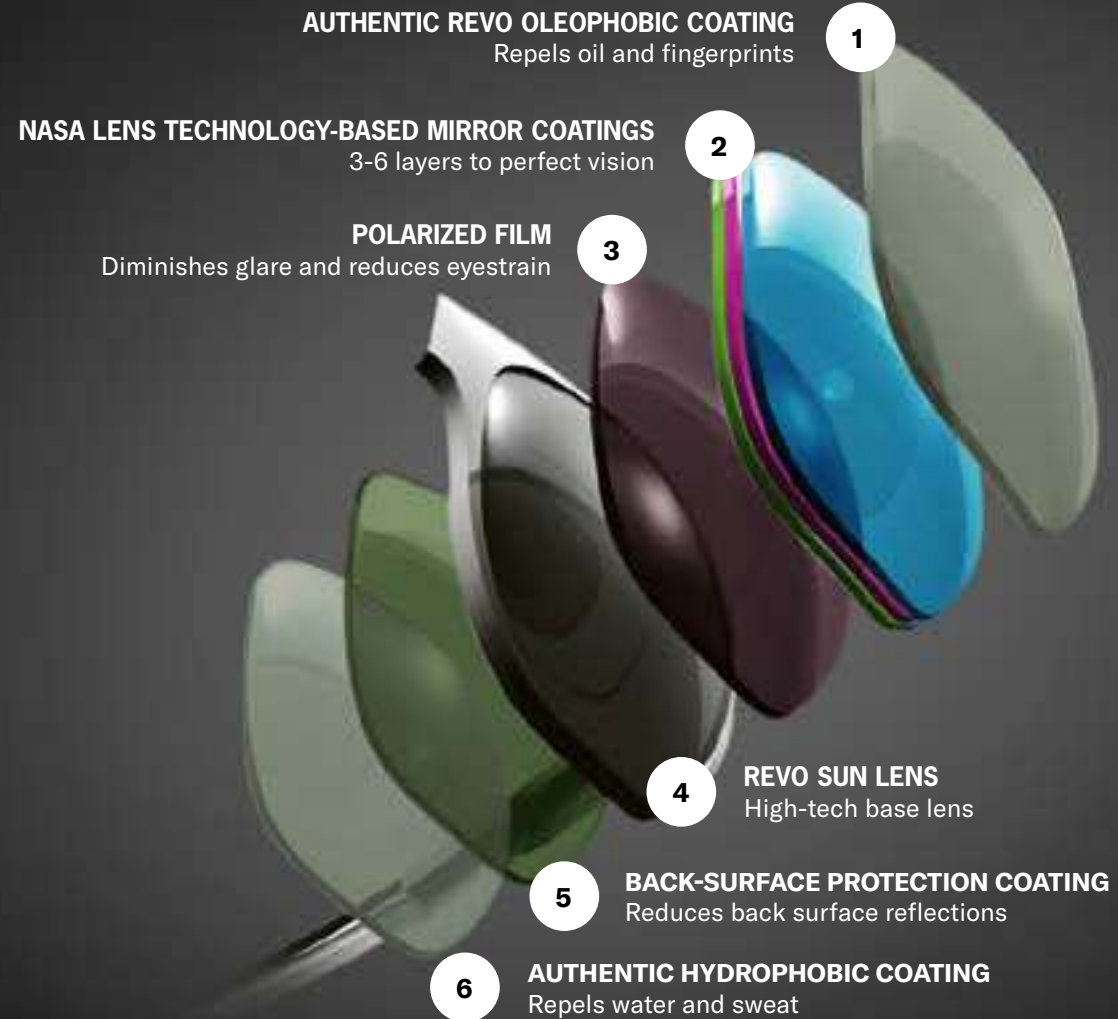

The same coatings NASA used to protect satellite porthole windows from space radiation also protect the eye from harmful radiation on Earth.

With this revolutionary finding, Dr. Ruda created the Revo Light Management System™. Each Revo lens has multiple coatings for the highest level of protection and the sharpest possible vision in any light condition.

OUR TECHNOLOGY

THE REVO LIGHT MANAGEMENT SYSTEM™:

OPTIMIZES

the full spectrum of light for superior vision

REDUCES

Blue Light for contrast and brightness

BLOCKS

harmful bandwidths of light

**Optimized for all light
conditions**

Digital device-friendly

*REVO SUNGLASSES ARE 100% POLARIZED AND AVAILABLE WITH
GENUINE REVOLUTION Rx PRESCRIPTION SUN LENSES*

OUR MATERIALS

CRYSTAL GLASS

A scratch-resistant lens ground and polished to the same standard as a camera lens