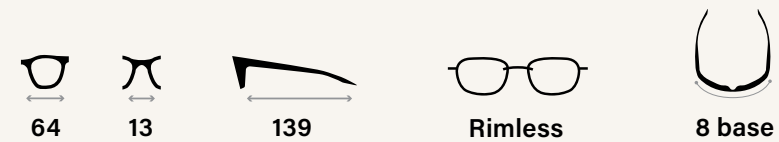

-  Bear Grylls
-  Jeep
-  1985
-  Eco

DECOY
RE1084

Tech Specs

- Adjustable nose pads
- Serilium+ lens technology

Colors

DESCEND E
RE4060

Tech Specs

- MotionFit™ design
- Elastomeric nose pads and temple tips
- Serilium+ lens technology