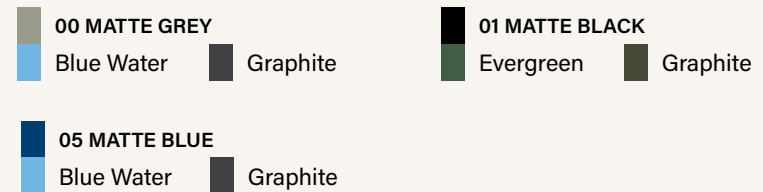

- Beta titanium flex temple
- Adjustable nose pads
- Crystal glass lens technology

Colors

BARCLAY
RE1037

Tech Specs

- Integrated spring hinge
- Serilium+ lens technology

Colors

Icon Key

- Men's 
- Women's 
- Performance 
- Lifestyle 
- Golf 
- Extra Large 

Collection Key

-  Bear Grylls
-  Jeep
-  1985
-  Eco

 **CANYON**
RE1153

Tech Specs

- Navigator with handmade acetate temple tips
- Adjustable nose pads
- Serilium+ lens technology

Colors

 **CAPER**
RE1092

Tech Specs

- Revo SuperFlex™ plastic frame
- Integrated spring hinge
- Elastomeric nose pads and temple tips
- Serilium lens technology

Colors

Icon Key

- Men's 
- Women's 
- Performance 
- Lifestyle 
- Golf 
- Extra Large 