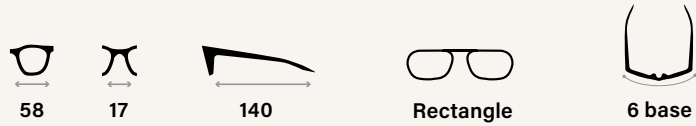

Collection Key

- Bear Grylls
- Jeep
- 1985
- Eco

'85 CLIVE
RE1154

Tech Specs

- Beta titanium flex temples
- Adjustable nose pads
- Crystal glass lens technology