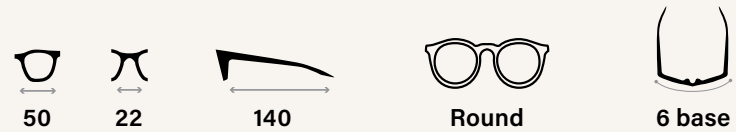

'85 PYTHON III
RE1177

Tech Specs

- Remake of large round vintage Revo style
- Handmade acetate front and temple tips
- Snakeskin temple detail from original Python mold
- Integrated spring hinge
- Crystal glass lens technology