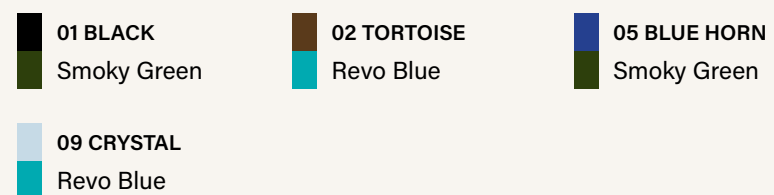

Colors

Icon Key

- Men's
- Women's
- Performance
- Lifestyle
- Golf
- Extra Large