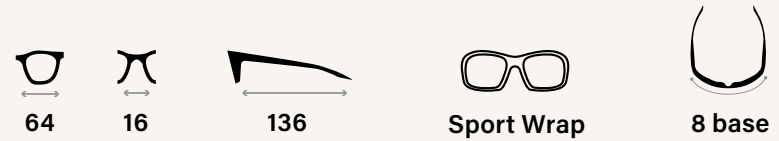

-  Bear Grylls
-  Jeep
-  1985
-  Eco

RACONTEUR II

RE1146

Tech Specs

- Adjustable nose pads
- Textured eye rim
- Serilium+ lens technology

Colors

REBEL

RE1137