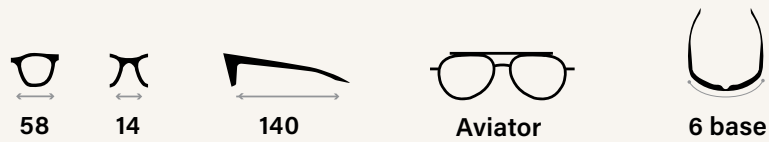

Collection Key

- Bear Grylls
- Jeep
- '85 1985
- Eco

'85 **ARTHUR**
RE1109

Tech Specs

- Beta titanium flex temple
- Adjustable nose pads
- Crystal glass lens technology