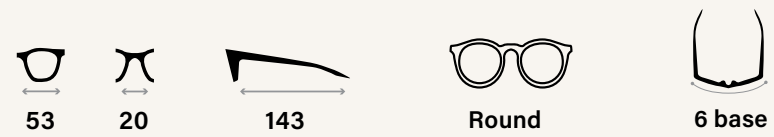

- Classic keyhole bridge
- Spring hinge
- Elastomeric temple tips
- Crystal glass lens technology

Colors

ZINGER
RE1054

Tech Specs

- Serilium+ lens technology

Colors

Icon Key

- Men's 
- Women's 
- Performance 
- Lifestyle 
- Golf 
- Extra Large 