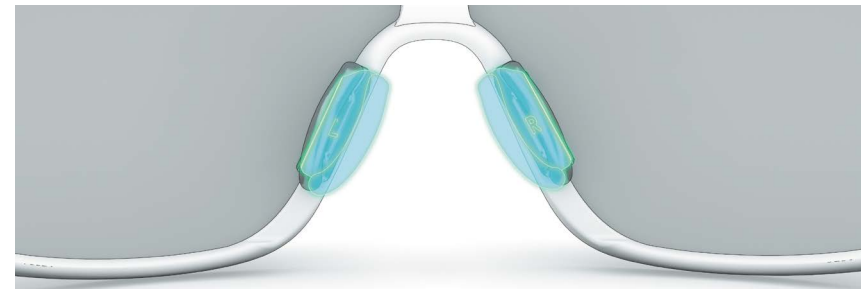

DOUBLE-SNAP NOSE PADS™

INDIVIDUAL FIT FOR EVERY NOSE. KEEP YOUR SPORT EYEWEAR SECURE AS YOU LEAP ACROSS THE FINISH LINE WITH ADJUSTABLE NOSE PADS THAT GRIP COMFORTABLY TO YOUR FACE.