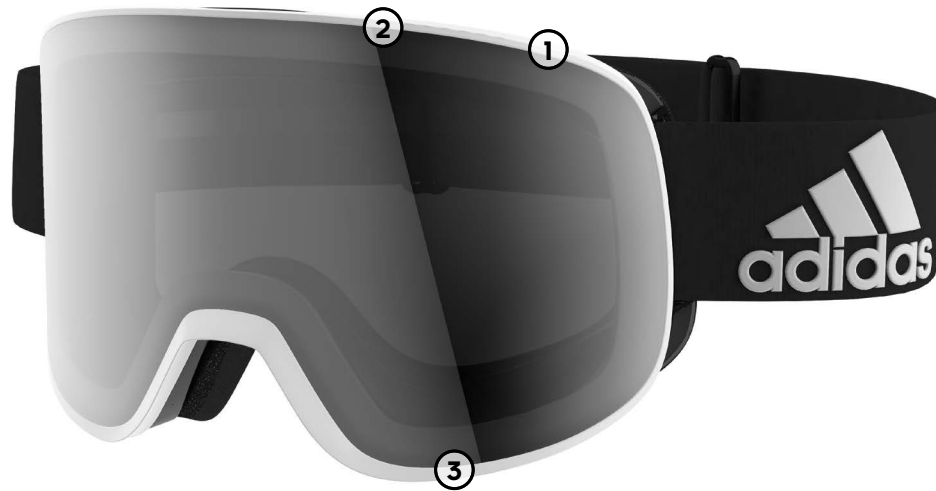

1. 3-LAYERED CLIMACOOL® FACEFOAM

COMPACT FIT FOR ABSOLUTE COMFORT. YOUR SWEAT ABSORBENT SEAL AGAINST THE ELEMENTS, 3-LAYERED FOAM WITH CLIMACOOL® FUNCTION PROTECTS YOUR FACE SO YOU CAN PERFECT YOUR PERFORMANCE.

2. CYLINDRICAL LENSPOD

CRYSTAL CLEAR VISION. FOR RAZOR SHARP VISION THAT RESISTS THE MIST, RELY ON THE CYLINDRICAL LENSPOD WITH ANTI-FOG COATING.

3. QUICK-SHIFT LENSPOD SYSTEM

SEAMLESS LENS SWAPPING. WHETHER YOUR GOGGLES ARE CYLINDRICAL OR SPHERICAL IN SHAPE, SWAP LENSES THE MOMENT YOU SPOT THAT SHIFT FROM SUN TO SHADE.

NOT ALL MODELS/COLORS ARE AVAILABLE IN ALL COUNTRIES.

THE PACKAGE CONSISTS OF:

SPARE PARTS

ALL SPARE LENSES AND PARTS ALSO COMPATIBLE WITH ad82, ad83
ALL SPARE LENSES ARE DELIVERED WITH LENSPOD (SUBFRAME)

BASIC LENSES

SOG 149/603 clear (antifog)

LST™ LENSES

SOG 149/556 LST™ active silver (antifog)
SOG 149/602 LST™ bright (antifog)

COLOR MIRROR LENSES

SOG 149/559 blue mirror (antifog)
SOG 149/560 gold mirror (antifog)
SOG 149/558 red mirror (antifog)

SOG 149/620 light blue mirror (antifog)
SOG 149/561 purple mirror (antifog)
SOG 149/562 black mirror (antifog)

POLARIZED LENSES

SOG 149/571 polarized red mirror (antifog)

PACKAGING

SHS 41 microfiber bag black
SHS 40 microfiber bag white
FK 163 box

QUICK-SHIFT LENSPOD SYSTEM

Prepare to take on the unknown with the quick shift lenspod system, the revolutionary lens swapping technology at the heart of the adidas progressor range. Featuring a split-frame design, which enables you to snap different shaped lenspods into a single podcarrier, the quick shift lenspod equips you to take on Mother Nature in all her unpredictability. And because all progressor c, s and pro pack lenses are universally interchangeable, you won't have to think twice about selecting the right lens to suit you.

PRESCRIPTION

PLEASE FIND DETAILED INFORMATION ON THE ADIDAS PORTAL UNDER THE 'PRESCRIPTION' FOLDER AS WELL AS IN THE ADIDAS PORTAL UNDER OPTICIAN'S SERVICE AREA.

RX CLIP-IN RIM

ad81

a546