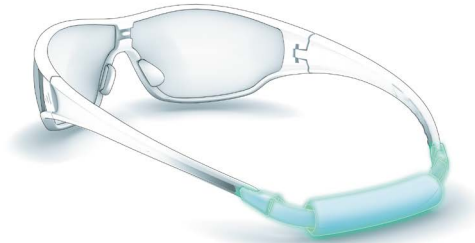

FLOAT

KEEP EYEWEAR AFLOAT. WHETHER YOU'RE NAVIGATING RIVERS OR OUT ON THE OPEN SEA, DIVE INTO THE TURBULENCE KNOWING YOUR EYEWEAR WILL ALWAYS BOUNCE BACK.