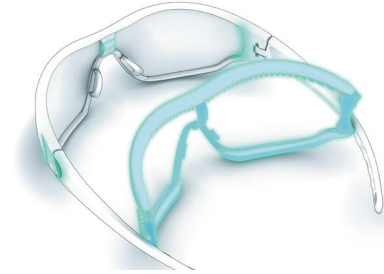

FRAME TECHNOLOGY

FACE-FIT FOAM PAD

KEEP GOING WHATEVER THE WEATHER. YOUR COMPETITION CAN'T TOUCH YOU – AND NEITHER CAN THE ELEMENTS, THANKS TO DETACHABLE FOAM PADS THAT SEAL YOUR FACE FROM WIND, RAIN AND SNOW.