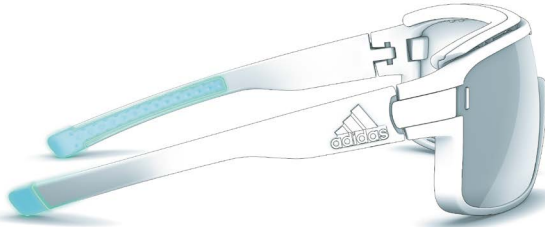

## TRACTION GRIP™

HOLDS TIGHT TO STOP YOU HOLDING BACK. GO FURTHER, CLIMB HIGHER AND SWEAT ALL YOU LIKE. THANKS TO NON-SLIP CONTACT POINTS ON THE TEMPLES, YOUR SPORT EYEWEAR ISN'T GOING ANYWHERE.