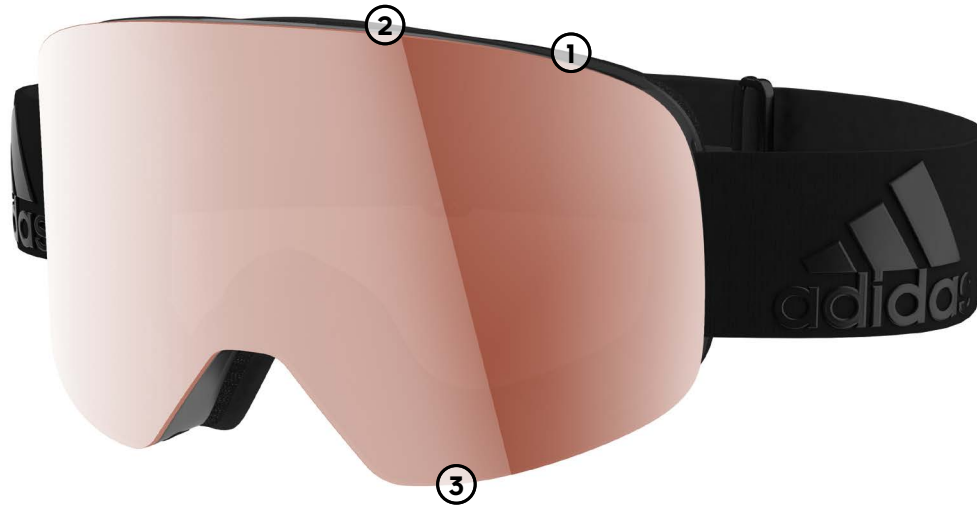

1. POLYCARBONATE DOUBLE LENS

MAXIMUM PERIPHERAL VISION. PUSH BEYOND YOUR LIMITS WITH AN UNPARALLELED FIELD OF VISION AND THE ABILITY TO PROCESS EVERY TINY DETAIL.

2. HEADWEAR COMPATIBLE

ADAPT TO HELMET. RELY ON FLEXIBLE SIDE SECTIONS THAT ADAPT AUTOMATICALLY TO YOUR HEADWEAR TO PROVIDE A SECURE GOGGLE-TO-HELMET SEAL.

3. ADJUSTABLE SILICONIZED GOGGLE STRAP

UNCOMPROMISING SECURITY. KEEP GOGGLES SECURE AS YOU SPEED DOWN THE SLOPES WITH THIS EASY TO ADJUST, NON-SLIP HEAD STRAP.

NOT ALL MODELS/COLORS ARE AVAILABLE IN ALL COUNTRIES.

THE PACKAGE CONSISTS OF:

MICROFIBER BAG

SPARE PARTS

BASIC LENSES

SOG 149/603 clear (antifog)

SOG 149/562

black mirror

LST™ LENSES

SOG 149/556 LST™ active silver (antifog)
SOG 149/602 LST™ bright (antifog)

PACKAGING

SHS 41 microfiber bag black
SHS 40 microfiber bag white
FK 163 box

COLOR MIRROR LENSES

SOG 149/559 blue mirror (antifog)
SOG 149/558 red mirror (antifog)
SOG 149/560 gold mirror (antifog)
SOG 149/561 purple mirror (antifog)
SOG 149/620 light red blue mirror (antifog)

PRESCRIPTION

PLEASE FIND DETAILED INFORMATION ON THE ADIDAS PORTAL UNDER THE 'PRESCRIPTION' FOLDER AS WELL AS IN THE ADIDAS PORTAL UNDER OPTICIAN'S SERVICE AREA.

RX CLIP-IN RIM

ad80

a546