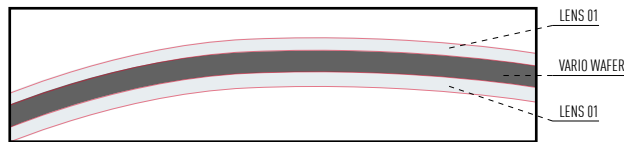

LENS TECHNOLOGY

VARIO TUNED

PURPOSEFUL PERFORMANCE TRANSCENDS TIREDNESS. IT DOESN'T CARE WHAT TIME IT IS - AND IT KEEPS GOING WHATEVER THE WEATHER. IF YOU REFUSE TO MAKE EXCUSES WHEN IT COMES TO PURSUING YOUR POTENTIAL, VARIO LENSES BY ADIDAS PROMISE UNCOM-PROMISING CLARITY OF VISION ALL DAY, EVERY DAY AND EVEN AT NIGHT. INCORPORATING A WAFER-THIN INLAY WITH THE ABILITY TO CHANGE FROM CLEAR TO TINT IN A MATTER OF SECONDS, THE ULTRA-DURABLE VARIO LENS IS YOUR ARMOURY AGAINST MERCURIAL LIGHT. AND BECAUSE IT ADAPTS AUTOMATICALLY AND PRACTICALLY IMPERCEPTIBLY, THE VARIO LENS LETS YOU REMAIN BLISSFULLY IMMERSSED IN YOUR ENVIRONMENT.

INJECTION WAFER TECHNOLOGY

- VARIABLE LENS TINTING
- ONE OF THE FASTEST ADAPATING PHOTOCROMIC LENSES ON THE MARKET
- DURABLE (VARIO WAFER EMBEDDED IN THE LENS)
- SCRATCH-RESISTANT

MATERIAL: POLYCARBONATE (PC) / 10 AND 8 BASE CURVE

BASE 10 LENSES AVAILABLE IN SPORT MODELS

- CRYSTAL CLEAR VISION, COME RAIN OR SHINE
- WRAP AROUND SHAPE SHIELDS YOU FROM DUST, WIND AND RAIN

ADDITIONAL ANTIFOG COATING

- KEEPS FOG AT BAY TO PROVIDE CLEAR VISION EVEN IN POOR WEATHER CONDITIONS

TRANSMISSION RANGE FROM 13 TO 82%

- AUTOMATIC ADAPTATION OF LIGHT PROTECTION (CAT. 0-3) IN DARKNESS AND INDOORS
- COMPLETE PROTECTION FROM HARMFUL UVA AND UVB RADIATION
- IDEAL FOR USE IN VARIOUS LIGHTING AND WEATHER CONDITIONS
- PERFECT FOR NIGHT RIDES AND OTHER OUTDOOR ACTIVITIES IN THE DARK (E.G. SKI TOURING AT NIGHT)
- CRYSTAL CLEAR VISION, EVEN IN DARKNESS

BECAUSE OF OUR ADVANCED INJECTION WAFER TECHNOLOGY, THE VARIO LENSES BY ADIDAS SPORT EYEWEAR LAST LONGER AND ARE MORE DURABLE THAN CONVENTIONAL PHOTOCROMIC LENSES.

LST™ - LIGHT STABILIZING TECHNOLOGY™

YOU'RE IN THE ZONE. TIME COLLAPSES, SOUND PETERS OUT AND NOTHING IS GOING TO GET IN YOUR WAY. ESPECIALLY NOT EYE FATIGUE CAUSED BY FLUCTUATING LIGHT CONDITIONS. THANKS TO LIGHT STABILISING TECHNOLOGY™ (LST™), CONTRASTS APPEAR MORE VIVID AND DISTRACTING CHANGES FROM LIGHT TO DARK ARE EFFECTIVELY FILTERED OUT - DELIVERING A POWER UP TO YOUR CONCENTRATION AND YOUR PERFORMANCE. THAT WAY, WHETHER YOU'RE FOCUSING ON THE ROTATION OF A BALL OR THE SHADOW OF A SKI SLOPE, YOU CAN EXPECT AN ELEVATED LEVEL OF PERCEPTION - AND THAT CRUCIAL EDGE ON YOUR COMPETITION.

LIGHT STABILIZING TECHNOLOGY™

- ELIMINATES INTERRUPTIONS CAUSED BY SUDDEN CHANGES IN LIGHT.
- INTENSIFIES CONTRASTS AND ENHANCES COLOUR PERCEPTION.
- REDUCES THE INTENSITY OF LIGHT TO A COMFORTABLE LEVEL, WHILST PRESERVING VIBRANCY OF COLOR.
- THE PERFECT CHOICE FOR SPORTS THAT TAKE YOU IN AND OUT OF THE SHADE.

UV400: PROMISING MAXIMUM UV 400 COVERAGE AGAINST DAMAGING ULTRAVIOLET RADIATION, ADIDAS SPORT EYEWEAR LENSES PROTECT YOUR SIGHT SO YOU CAN PERFECT YOUR PERFORMANCE.

UV: YOU MAY BE OUTPERFORMING THE COMPETITION, BUT THERE'S AN INVISIBLE OPPONENT AT PLAY. IMPOSSIBLE TO SEE OR FEEL, UV RADIATION STEALTHILY ASSAULTS THE EYES, CAUSING CUMULATIVE DAMAGE THAT CAN EVENTUALLY RESULT IN CATARACTS, PHOTOKERATITIS AND PTERYGIUM. AND BECAUSE CLOUDY SKIES ONLY PARTIALLY REDUCE EXPOSURE TO UV RADIATION, UNPROTECTED EYES REMAIN AT CONSTANT RISK OF SUN DAMAGE - EVEN WHEN IT'S OVERCAST.