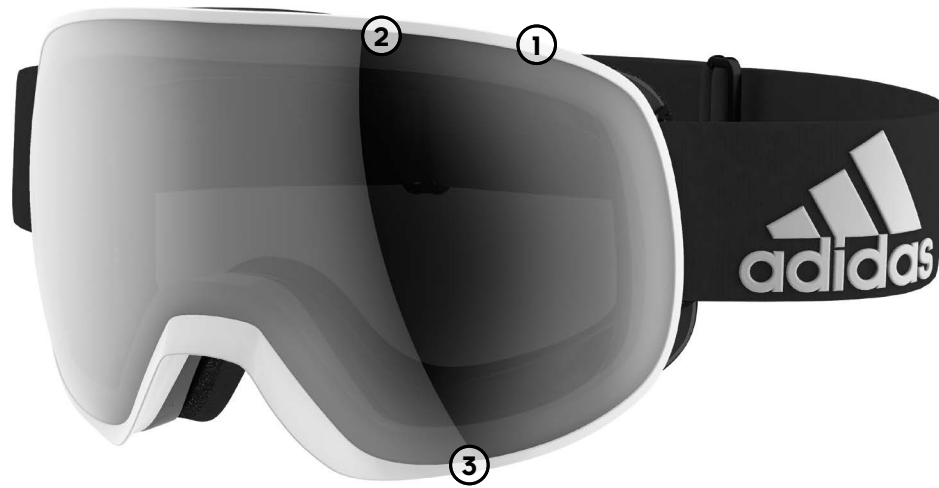

1. 3-LAYERED CLIMACOO® FACEFOAM

COMPACT FIT FOR ABSOLUTE COMFORT. YOUR SWEAT ABSORBENT SEAL AGAINST THE ELEMENTS. 3-LAYERED FOAM WITH CLIMACOO® FUNCTION PROTECTS YOUR FACE SO YOU CAN PERFECT YOUR PERFORMANCE.

2. SPHERICAL LENSPOD

PANORAMIC VISION. THIS FIRST-RATE SPHERICAL LENSPOD PROVIDES YOU WITH A PANORAMIC FIELD OF VISION FOR PERFECT SIGHT FROM EVERY ANGLE.

3. QUICK-SHIFT LENSPOD SYSTEM

SEAMLESS LENS SWAPPING. WHETHER YOUR GOGGLES ARE CYLINDRICAL OR SPHERICAL IN SHAPE, SWAP LENSES THE MOMENT YOU SPOT THAT SHIFT FROM SUN TO SHADE.

NOT ALL MODELS/COLORS ARE AVAILABLE IN ALL COUNTRIES.

THE PACKAGE CONSISTS OF:

MICROFIBER BAG

SPARE PARTS

ALL SPARE LENSES AND PARTS ALSO COMPATIBLE WITH ad81, ad83
ALL SPARE LENSES ARE DELIVERED WITH LENSPOD (SUBFRAME)

BASIC LENSES

SOG 150/603 clear (antifog)

LST™ LENSES

SOG 150/556 LST™ active silver (antifog)
SOG 150/602 LST™ bright (antifog)

COLOR MIRROR LENSES

SOG 150/559 blue mirror (antifog)
SOG 150/560 gold mirror (antifog)
SOG 150/557 green mirror (antifog)

SOG 150/620 light blue mirror (antifog)
SOG 150/561 purple mirror (antifog)
SOG 150/562 black mirror (antifog)

POLARIZED LENSES

SOG 150/563 grey polarized (antifog)

PACKAGING

SHS 41 microfiber bag black
SHS 40 microfiber bag white
FK 163 box

QUICK-SHIFT LENSPOD SYSTEM

Prepare to take on the unknown with the quick shift lenspod system, the revolutionary lens swapping technology at the heart of the adidas progressor range. Featuring a split-frame design, which enables you to snap different shaped lenspods into a single podcarrier, the quick shift lenspod equips you to take on Mother Nature in all her unpredictability. And because all progressor c, s and pro pack lenses are universally interchangeable, you won't have to think twice about selecting the right lens to suit you.

PRESCRIPTION

PLEASE FIND DETAILED INFORMATION ON THE ADIDAS PORTAL UNDER THE 'PRESCRIPTION' FOLDER AS WELL AS IN THE ADIDAS PORTAL UNDER OPTICIAN'S SERVICE AREA.

RX CLIP-IN RIM

ad82

a546