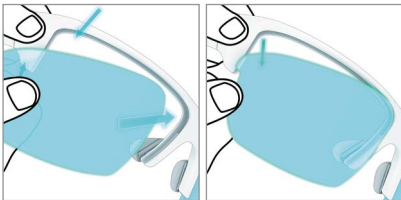

MOUNTING

REMOVE ADAPTER FROM THE FRAME. INSERT RX LENS FIRST NASAL THAN TEMPORAL IN THE ADAPTER. PULL THE NYLOR IN THE GROOVE FROM FRONTSIDE.