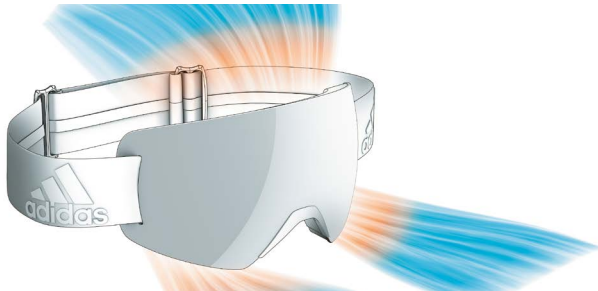

CLIMACOOL® VENTILATION SYSTEM

KEEPS FOG AT BAY. THANKS TO CLIMACOOL® DYNAMIC VENTILATION TECHNOLOGY, YOU CAN WORK HARD WITHOUT WARM AIR WRECKING YOUR VIEW.