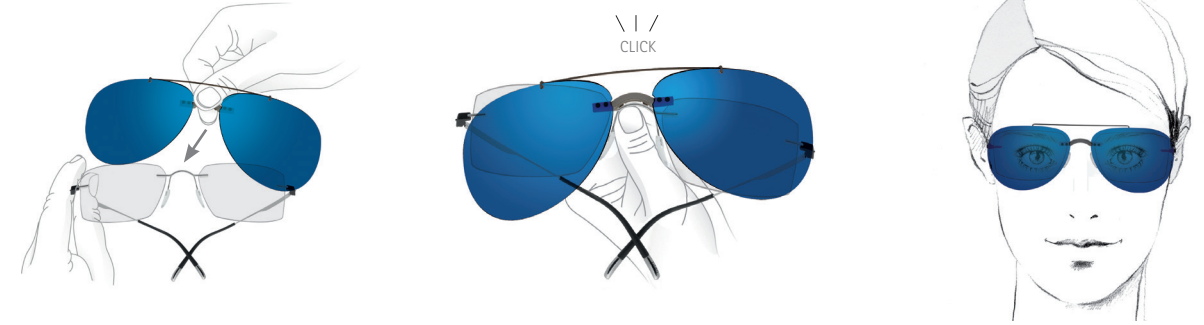

HANDLING & CARE

HANDHABUNG & PFLEGE / MONTAGE ET ENTRETIEN

HOW TO PUT ON: