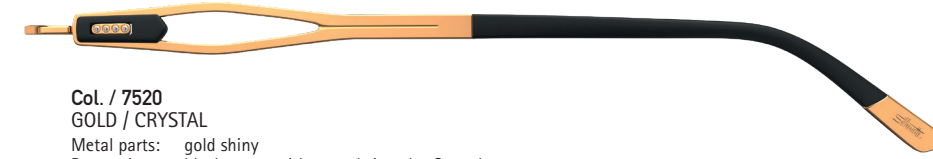

Col. / 7520
GOLD / CRYSTAL
Metal parts: gold shiny
Decoration: black matte with crystals in color Crystal
Temple ends: black matte
Temple tips: gold shiny

ALLE METALLTEILE MIT 23 KT GOLD BESCHICHTET
ALL METAL PARTS 23 KT GOLD PLATED
TOUTES LES PARTIES EN MÉTAL PLAQUÉ-OR DE 23 CARAT