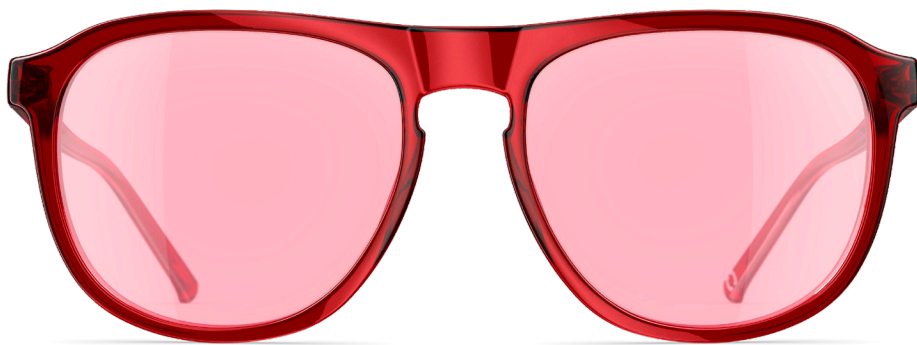

# DOMINIK

T632

3000  
ruby red/  
pink lenses

8530  
fizzy champagne/  
yellow lenses

Material: **natural** 

lens surface

56 x 48 (2068 mm<sup>2</sup>)

ED

62 mm

temple length

140 mm

bridge

17 mm

## Spare parts and additional Material SPARE PART GROUP N71

B-TN71	temple
SOG 143	pink, yellow
SR 381	temple joint screw
PL 27	cleaning cloth
SHE 235	soft case
FK 174	box