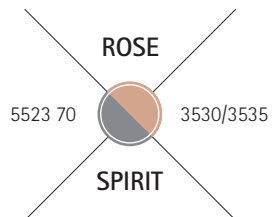

CHASSIS

GARNITUR / KIT

Metal frame made of High Tech Titanium with temple made of SPX®+
Metallfassung aus High Tech Titan mit SPX®+ Bügel
Monture en métal en High Tech Titanium avec branches en SPX®+

17
19
21

140 / 145 / 150
145 / 150 / 155
155