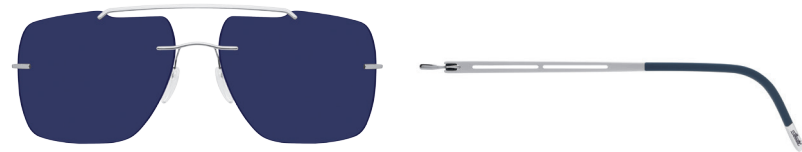

POL GREEN  
metal parts gold shiny,  
temple ends black,  
hinge decoration black,  
caps gold shiny

**/40-6227**

SILVER MIRROR  
metal parts black matte,  
temple ends black,  
hinge decoration black,  
caps black shiny

**/40-6236**

BROWN GRADIENT  
metal parts brown anodised silky matte,  
temple ends olive,  
hinge decoration olive,  
caps titanium shiny

**/60-6231**

POL COBALT BLUE  
metal parts ruthenium shiny,  
temple ends dark blue,  
hinge decoration black,  
caps chrome shiny