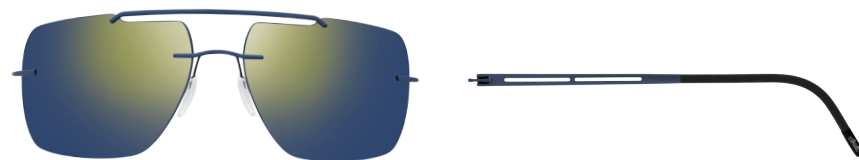

/40-6240

RAINBOW MIRROR
metal parts navy blue silky matte,
temple ends black,
hinge decoration black,
temple tips black shiny

Kastensystem / boxing system / système de castes

	mm	60 x 49 (24,65 cm²)
	mm	69
	mm	17
	mm	140
	°	16

Nicht optisch verglasbar / Optical glazing not possible / montage de verres correcteurs pas possible

Metallfassung aus High-Tech Titan
Gläser: Polycarbonat
Wölbung: Base 6
100 % UV A-, B-, C-Schutz

Metall frame made of High-Tech Titanium
Lenses: polycarbonate
Curving: base 6
100 % UV A-, B-, C-protection

Monture en métal fabriqués en High-Tech Titanium
Verres: polycarbonate
Courbure: base 6
Protection de 100 % de UV A, B, C