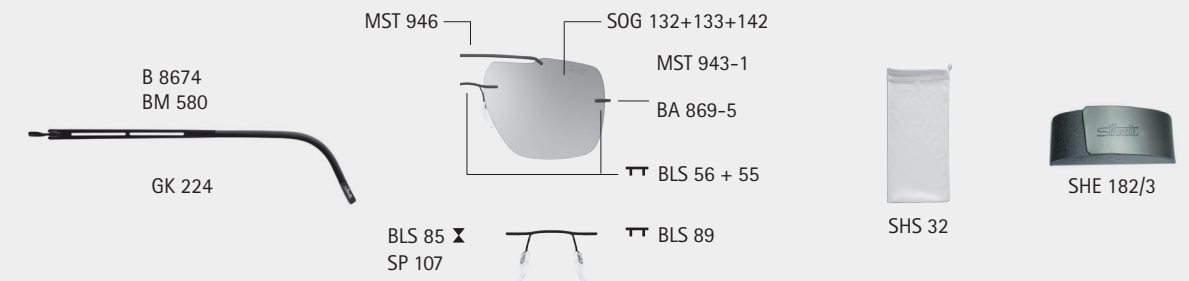

Ersatzteile / spare parts / pièces de rechange

technische Änderungen und Druckfehler vorbehalten
specifications are subject to change without notice, no liability will be assumed for misprints
sous réserve de modifications techniques et d'erreurs d'impression