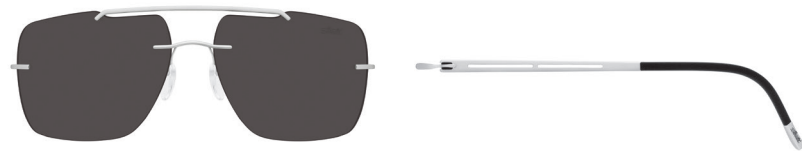

*Silhouette*<sup>®</sup>  
AUTHENTIC EYEWEAR. SINCE 1964.

SUN 2017  
Mod. 8674

SILHOUETTE  
EXPLORER

Property of Silhouette / © Silhouette

[www.silhouette.com](http://www.silhouette.com)

K 8674.00 0000 0000

**SILHOUETTE  
EXPLORER  
Mod. 8674**

**SILHOUETTE  
EXPLORER  
Mod. 8674**

**/00-6203**

GREY  
metal parts rhodium silky matte,  
temple ends black,  
hinge decoration black,  
caps chrome matte

**/20-6202**

POL GREEN  
metal parts gold shiny,  
temple ends black,  
hinge decoration black,  
caps gold shiny

**/40-6227**

SILVER MIRROR  
metal parts black matte,  
temple ends black,  
hinge decoration black,  
caps black shiny

**/40-6236**

BROWN GRADIENT  
metal parts brown anodised silky matte,  
temple ends olive,  
hinge decoration olive,  
caps titanium shiny

**/60-6231**

POL COBALT BLUE  
metal parts ruthenium shiny,  
temple ends dark blue,  
hinge decoration black,  
caps chrome shiny