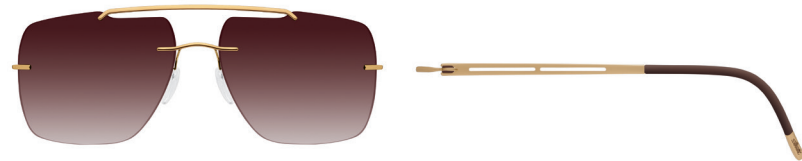

**SILHOUETTE  
EXPLORER  
Mod. 8674**

**SILHOUETTE  
EXPLORER  
Mod. 8674**

**/00-6203**

GREY  
metal parts rhodium silky matte,  
temple ends black,  
hinge decoration black,  
caps chrome matte

**/20-6202**

POL GREEN  
metal parts gold shiny,  
temple ends black,  
hinge decoration black,  
caps gold shiny

**/40-6227**

SILVER MIRROR  
metal parts black matte,  
temple ends black,  
hinge decoration black,  
caps black shiny

**/40-6236**

BROWN GRADIENT  
metal parts brown anodised silky matte,  
temple ends olive,  
hinge decoration olive,  
caps titanium shiny

**/60-6231**

POL COBALT BLUE  
metal parts ruthenium shiny,  
temple ends dark blue,  
hinge decoration black,  
caps chrome shiny