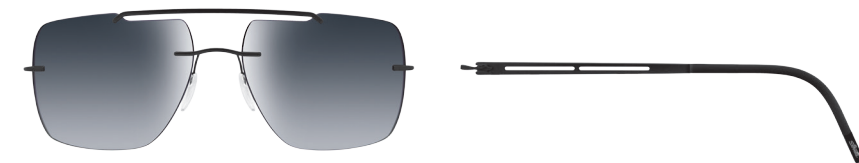

**SILHOUETTE  
EXPLORER  
Mod. 8674**

**SILHOUETTE  
EXPLORER  
Mod. 8674**

**/10-6220**

GREY GRADIENT  
metal parts titanium silky matte,  
temple ends black,  
hinge decoration black,  
temple tips silver shiny

**/40-6235**

CLASSIC GREY GRADIENT  
metal parts black silky-matte,  
temple ends black, hinge decoration black,  
temple tips black shiny

**/40-6236**

CLASSIC BROWN GRADIENT  
metal parts brown anodised silky matte,  
temple ends olive,  
hinge decoration olive,  
temple tips titanium shiny