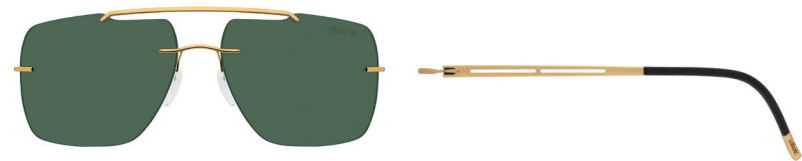

**SILHOUETTE  
EXPLORER  
Mod. 8674**

**SILHOUETTE  
EXPLORER  
Mod. 8674**

**/00-6203**

GREY  
metal parts rhodium silky matte,  
temple ends black,  
hinge decoration black,  
caps chrome matte

**/20-6202**

POL GREEN  
metal parts gold shiny,  
temple ends black,  
hinge decoration black,  
caps gold shiny

**/40-6227**

SILVER MIRROR  
metal parts black matte,  
temple ends black,  
hinge decoration black,  
caps black shiny

**/40-6236**

BROWN GRADIENT  
metal parts brown anodised silky matte,  
temple ends olive,  
hinge decoration olive,  
caps titanium shiny

**/60-6231**

POL COBALT BLUE  
metal parts ruthenium shiny,  
temple ends dark blue,  
hinge decoration black,  
caps chrome shiny