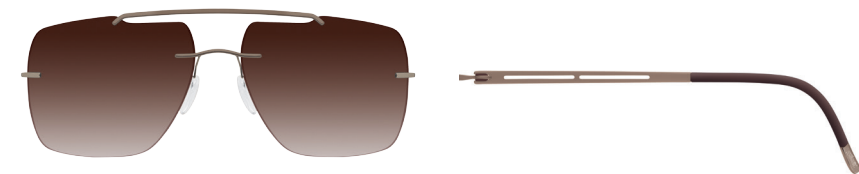

**SILHOUETTE  
EXPLORER  
Mod. 8674**

**SILHOUETTE  
EXPLORER  
Mod. 8674**

**/10-6220**

GREY GRADIENT  
metal parts titanium silky matte,  
temple ends black,  
hinge decoration black,  
temple tips silver shiny

**/40-6235**

CLASSIC GREY GRADIENT  
metal parts black silky-matte,  
temple ends black, hinge decoration black,  
temple tips black shiny

**/40-6236**

CLASSIC BROWN GRADIENT  
metal parts brown anodised silky matte,  
temple ends olive,  
hinge decoration olive,  
temple tips titanium shiny