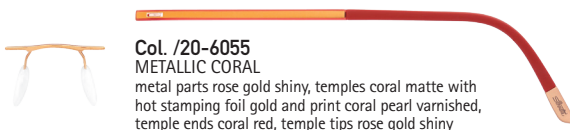

Col. /20-6055
METALLIC CORAL
metal parts rose gold shiny, temples coral matte with hot stamping foil gold and print coral pearl varnished, temple ends coral red, temple tips rose gold shiny