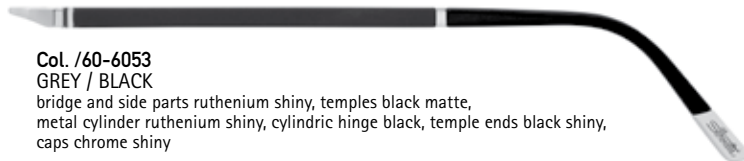

**Col. /50-6052**

**BLACK**

bridge and side parts black chrome matte, temples black matte,  
metal cylinder black chrome shiny, cylindric hinge black, temple ends black matte,  
caps black shiny

**Col. /60-6050**

**GREY / TOBACCO**

bridge and side parts ruthenium silky-matte, temples tobacco matte,  
metal cylinder ruthenium matte, cylindric hinge black, temple ends black shiny,  
caps chrome matte

**Col. /60-6053**

**GREY / BLACK**

bridge and side parts ruthenium shiny, temples black matte,  
metal cylinder ruthenium shiny, cylindric hinge black, temple ends black shiny,  
caps chrome shiny

GREY / BLACK  
**Mod. 5421/60-6053**