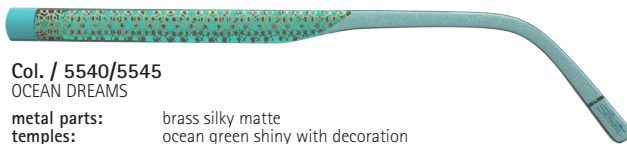

metal parts: rose gold silky matte
temples: fuchsia shiny with decoration
gold and lilac
decoration part: fuchsia silky matte

Col. / 3640
GOLDEN SUNSET

metal parts: dark red shiny
temples: orange shiny with decoration
gold and red
decoration part: dark red silky matte

Col. / 5040/5045
NIGHT SKY

metal parts: grey blue matte
temples: black shiny with decoration
transparent pearl
decoration part: grey blue silky matte

Col. / 5540/5545
OCEAN DREAMS

metal parts: brass silky matte
temples: ocean green shiny with decoration
brass and mint
decoration part: mint silky matte

Col. / 6040
MYSTIC BLUE

metal parts: copper shiny
temples: mystic blue shiny with decoration
copper metallic
decoration part: copper silky matte

Col. / 8540
IVORY SILKY

metal parts: taupe silky matte
temples: transparent shiny with decoration
silver gold
decoration part: silver gold shiny