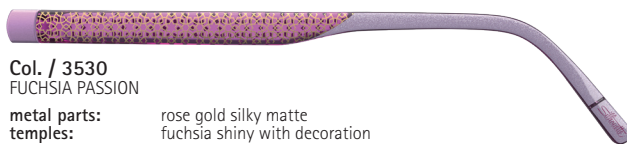

COLOURS

FARBEN / COULEURS

Col. / 3530
FUCHSIA PASSION

metal parts: rose gold silky matte
temples: fuchsia shiny with decoration
gold and lilac
decoration part: fuchsia silky matte