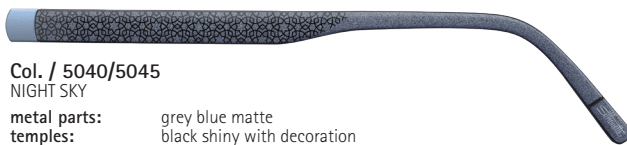

metal parts: rose gold silky matte
temples: fuchsia shiny with decoration
gold and lilac
decoration part: fuchsia silky matte

Col. / 3640
GOLDEN SUNSET

metal parts: dark red shiny
temples: orange shiny with decoration
gold and red
decoration part: dark red silky matte

Col. / 5040/5045
NIGHT SKY

metal parts: grey blue matte
temples: black shiny with decoration
transparent pearl
decoration part: grey blue silky matte

Col. / 5540/5545
OCEAN DREAMS

metal parts: brass silky matte
temples: ocean green shiny with decoration
brass and mint
decoration part: mint silky matte

Col. / 6040
MYSTIC BLUE

metal parts: copper shiny
temples: mystic blue shiny with decoration
copper metallic
decoration part: copper silky matte

Col. / 8540
IVORY SILKY

metal parts: taupe silky matte
temples: transparent shiny with decoration
silver gold
decoration part: silver gold shiny