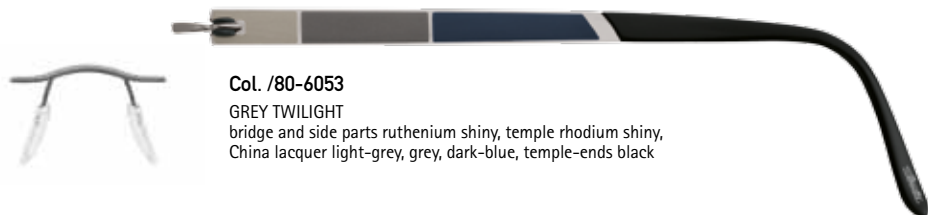

Col. /80-6053
GREY TWILIGHT
bridge and side parts ruthenium shiny, temple rhodium shiny, China lacquer light-grey, grey, dark-blue, temple-ends black