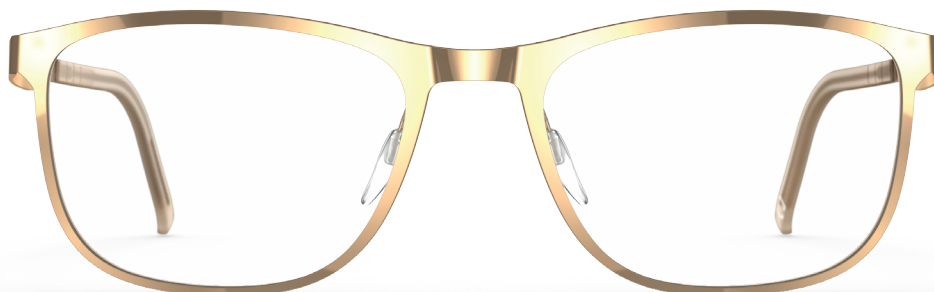

LEO
T 0 0 1

BLACK INK MATTE
9240

GRAPHITE MATTE
6540

BLACK INK / SILVER MATTE
9010

LIPSTICK RED / GOLD MATTE
3030

OCEAN TEAL / GOLD MATTE
5030

GLORIOUS GOLD
7530

ELECTRIC RED MATTE
3140

BRONZE MATTE
6140

	SMALL	LARGE
	mm 52 x 38 (1644 mm ²)	54 x 39 (1773 mm ²)
	mm 56	59
	mm 17	18
	mm 135	145

Material: Stainless Steel

SPARE PARTS AND ADDITIONAL MATERIAL

SPARE PART GROUP **n 0 1**

B-TN01	temple
GK 272	temple end tip
SP 114	nose pads
BLS 85	nose pad damping
STG 70	demo lenses
SR 253	temple joint screw
SR 193	glazing screw
PL 23	cleaning cloth
ZE 323	cleaning cloth cover
SHE 229	hardcase
FK 154	box
ET 202	sticker