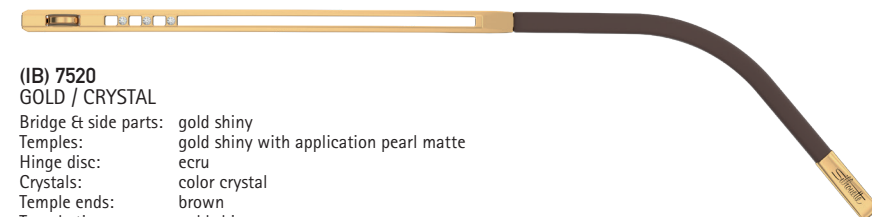

COLOURS
FARBEN / COULEURS

(IJ) 3520
ROSEGOLD / BLACK DIAMOND
Bridge & side parts: rose gold shiny
Temples: rose gold shiny with application pearl matte
Hinge disc: ecru
Crystals: color black diamond
Temple ends: aubergine
Temple tips: rose gold shiny

(II) 7000
RHODIUM / VINTAGE ROSÉ
Bridge & side parts: rhodium shiny
Temples: rhodium shiny with application pearl matte
Hinge disc: black
Crystals: color vintage rosé
Temple ends: aubergine
Temple tips: silver shiny

(IB) 7520
GOLD / CRYSTAL
Bridge & side parts: gold shiny
Temples: gold shiny with application pearl matte
Hinge disc: ecru
Crystals: color crystal
Temple ends: brown
Temple tips: gold shiny

ALLE METALLTEILE MIT 23 KT GOLD BESCHICHTET
ALL METAL PARTS 23 KT GOLD PLATED
TOUTES LES PARTIES EN MÉTAL PLAQUÉ-OR DE 23 CARAT

SHAPES
SCHEIBENFORMEN / FORME

53 x 37 (16,33 cm²)	59	17	135	135
55 x 39 (17,58 cm²)	61	17		

GOLD / CRYSTAL
MOD. 5536/IB-7520

50 x 35 (13,65 cm²)	53	17	135	135
52 x 36 (14,77 cm²)	55	17		

RHODIUM / VINTAGE ROSÉ
MOD. 5536/II-7000

54 x 49 (20,91 cm²)	49	17	135	135
56 x 51 (22,49 cm²)	51	17		

ROSEGOLD / BLACK DIAMOND
MOD. 5536/IJ-3520