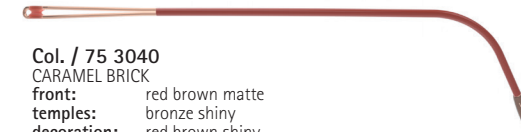

Col. / 75 3040
CAMEL BRICK
front: red brown matte
temples: bronze shiny
decoration: red brown shiny
temple ends: red brown pearl shiny
temple tips: bronze shiny

Col. / 75 5540
CHAMPAGNE JUNGLE
front: cool green matte
temples: champagne shiny
decoration: cool green matte
temple ends: cool green matte
temple tips: champagne shiny