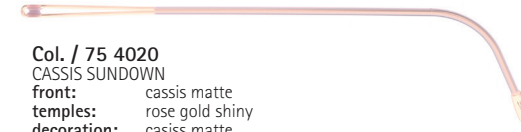

Col. / 75 4020
CASSIS SUNDOWN
front: cassis matte
temples: rose gold shiny
decoration: cassis matte
temple ends: cassis matte
temple tips: rose gold shiny