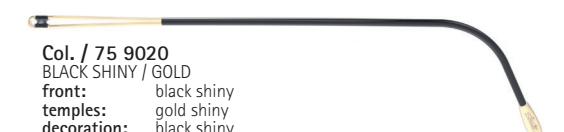

Col. / 75 4500
BLUE GLACIER
front: crystal blue grey shiny
temples: rhodium silky matte
decoration: blue grey shiny
temple ends: blue grey shiny
temple tips: silver matte

Col. / 75 6520
SOFT GREY / ROSE GOLD
front: soft grey matte
temples: rose gold shiny
decoration: soft grey matte
temple ends: grey pearl matte
temple tips: rose gold shiny

4

Adjustable temples for a perfect fit
Perfekter Sitz durch anpassbare Bügel
Un maintien parfait grâce à des branches adaptables

Col. / 75 4540
INDIGO SHINY
front: indigo blue shiny
temples: silver shiny
decoration: indigo blue shiny
temple ends: indigo blue pearl shiny
temple tips: silver shiny