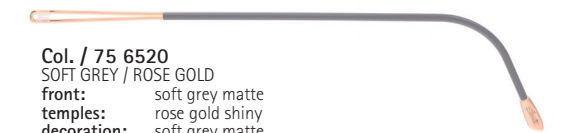

Col. / 75 6520
SOFT GREY / ROSE GOLD
front: soft grey matte
temples: rose gold shiny
decoration: soft grey matte
temple ends: grey pearl matte
temple tips: rose gold shiny

4

Adjustable temples for a perfect fit
Perfekter Sitz durch anpassbare Bügel
Un maintien parfait grâce à des branches adaptables