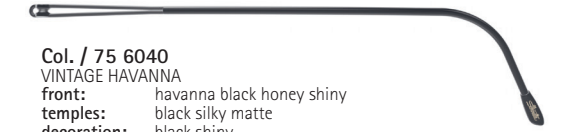

Col. / 75 6040
VINTAGE HAVANNA
front: havanna black honey shiny
temples: black silky matte
decoration: black shiny
temple ends: black matte
temple tips: black shiny

3

Easy handling thanks to the maintenance-free hook ring
Einfache Handhabung durch wartungsfreies Hakenscharnier
Une manipulation facile grâce à des charnières à crochets qui ne nécessitent aucune révision ni maintenance