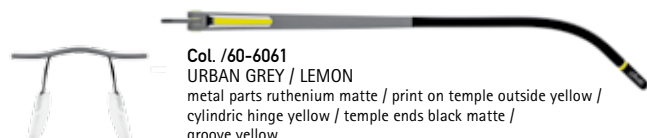

Col. /60-6061
URBAN GREY / LEMON
metal parts ruthenium matte / print on temple outside yellow /
cylindric hinge yellow / temple ends black matte /
groove yellow