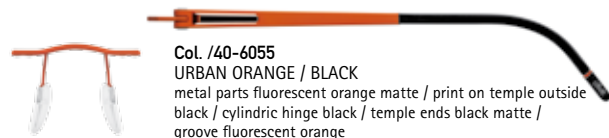

Col. /40-6055
URBAN ORANGE / BLACK
metal parts fluorescent orange matte / print on temple outside
black / cylindric hinge black / temple ends black matte /
groove fluorescent orange