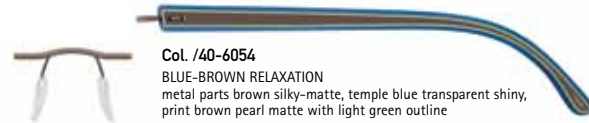

Silhouette[®]

Mod. 5250

4287 5243

4288 5244

4289 5245

4290 5246

4291 5247

4292 5248

SILHOUETTE
MODERN SHADES

Col. /00-6050
WHITE-GREY MORNING
metal parts rhodium silky-matte, temple crystal matte,
print dark grey with white outline

Col. /20-6051
WHITE-GOLD SUNLIGHT
metal parts gold shiny, temple white matte,
print olive pearl with dark blue outline

Col. /40-6052
SILVER-GOLD SILK
metal parts silver gold silky-matte, temple crystal matte,
print silver gold matte with grey outline

Col. /40-6053
TEAL-BROWN LOOK
metal parts brown silky-matte, temple cyan transparent shiny,
print brown matte with ivory-colour outline