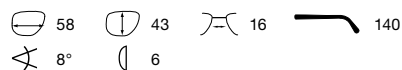

Größen | Sizes | 尺寸:

Replacements | Ersatzteile | 替换部件:

verglasbar | glazable | (镜片)可装配的