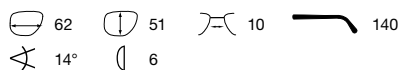

verglasbar | glazable | (鏡片)可裝配的

Replacements | Ersatzteile | 替換部件:

Extras: