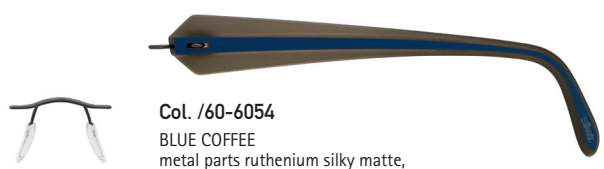

Col. /60-6054
BLUE COFFEE
metal parts ruthenium silky matte,
temples brown with print blue