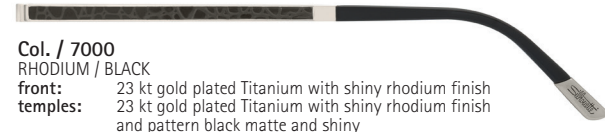

Col. / 7000
RHODIUM / BLACK
front: 23 kt gold plated Titanium with shiny rhodium finish
temples: 23 kt gold plated Titanium with shiny rhodium finish and pattern black matte and shiny
temple ends: black shiny
temple tips: silver shiny