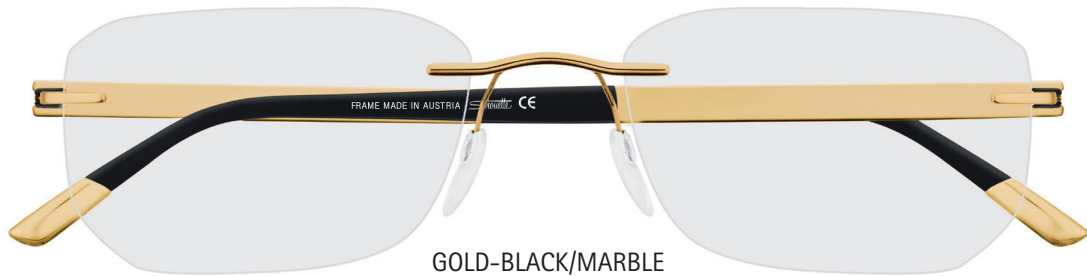

GOLD-BLACK
Mod. 5307/20-6053

Kastensystem/Boxing system

	mm	53 x 38 (17,13 cm ²)	55 x 40 (18,44 cm ²)
	mm	58	60
X	mm	19	19
	mm	140	145

SILVER-BLACK/WHITE
Mod. 5308/00-6050

Kastensystem/Boxing system

	mm	52 x 38 (17,20 cm ²)	54 x 40 (18,55 cm ²)
	mm	59	62
	mm	19	19
	mm	140	145

GOLD-BLACK/MARBLE
Mod. 5309/20-6052

Kastensystem/Boxing system

	mm	53 x 34 (15,70 cm ²)	55 x 35 (16,91 cm ²)
	mm	58	60
	mm	19	19
	mm	140	145

Silhouette®

AUTHENTIC EYEWEAR. SINCE 1964.

www.silhouette.com

Mod. 5325