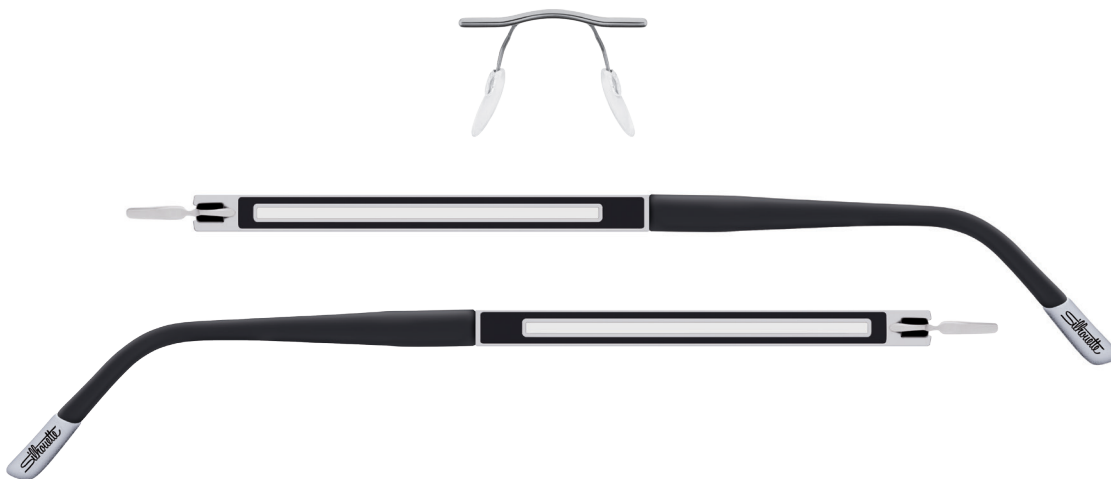

Col. /20-6052

GOLD-BLACK/MARBLE

bridge and side parts gold shiny, temples gold with shiny Chinese lacquer black outside and brown marble inside, hinge decoration black, temple ends black shiny with caps gold shiny

Col. /20-6053

GOLD-BLACK

bridge and side parts gold shiny, temples gold with shiny Chinese lacquer black, hinge decoration black, temple ends black shiny with caps gold shiny

Col. /60-6055

GREY-BLACK

bridge and side parts ruthenium shiny, temples ruthenium with shiny Chinese lacquer black, hinge decoration black, temple ends black shiny with caps chrome shiny

Silhouette®

AUTHENTIC EYEWEAR. SINCE 1964.

SILHOUETTE RIVIERA

Mod. 5325

SILVER-BLACK/WHITE

5325/00-6050

Metallgarnitur mit Chinalack-Applikationen, Metallbügel mit 23 Karat mehrschichtig vergoldetem Finish
 Metal chassis with chinese lacquer applications, metal temples with 23 carat multilayered gold-plated finish
 Kit en metal avec applications de laque de Chine, branches en métal avec finition de 23 carat or jaune de plusieurs couches