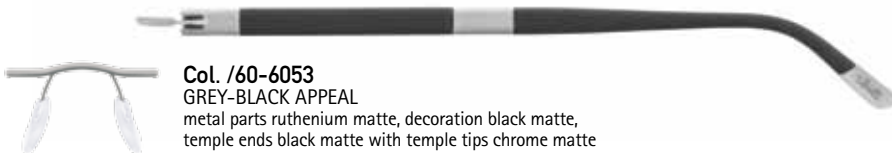

Silhouette[®]
AUTHENTIC EYEWEAR. SINCE 1964.

Mod. 5286
5282
5283
5284
5285

SILHOUETTE
ROCHADE

Mod. 5286

Col. /00-6050
SILVER-GREY CHIC
metal parts rhodium shiny, decoration dark grey matte,
temple ends dark grey matte with temple tips chrome shiny

Col. /20-6051
GOLD-BROWN PRESTIGE
metal parts gold shiny, decoration dark brown matte,
temple ends dark brown matte with temple tips gold shiny

Col. /60-6052
GREY-RED STYLE
metal parts ruthenium shiny, decoration dark red matte,
temple ends dark red matte with temple tips chrome shiny

Col. /60-6053
GREY-BLACK APPEAL
metal parts ruthenium matte, decoration black matte,
temple ends black matte with temple tips chrome matte

Silhouette®

AUTHENTIC EYEWEAR. SINCE 1964.

Mod. 5286

GREY-BLACK APPEAL