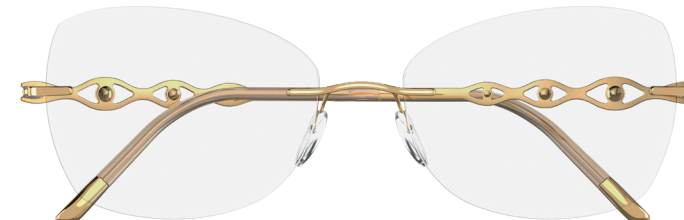

54 x 42 (18,63 cm²) 56 x 44 (20,04 cm²)	60 62	17 17	135 140

GOLD / CRYSTAL
MOD. 5526/GK-7580