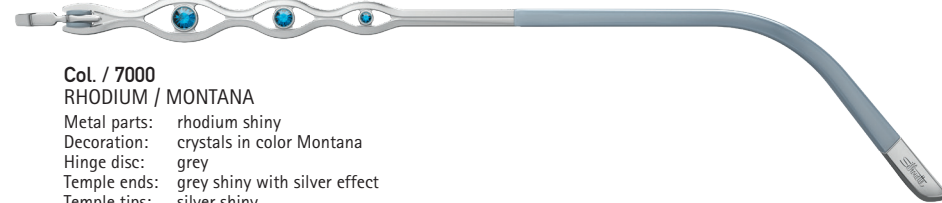

Col. / 7000
RHODIUM / MONTANA
Metal parts: rhodium shiny
Decoration: crystals in color Montana
Hinge disc: grey
Temple ends: grey shiny with silver effect
Temple tips: silver shiny

ALLE METALLTEILE MIT 23 KT GOLD BESCHICHTET
ALL METAL PARTS 23 KT GOLD PLATED
TOUTES LES PARTIES EN MÉTAL PLAQUÉ-OR DE 23 CARAT