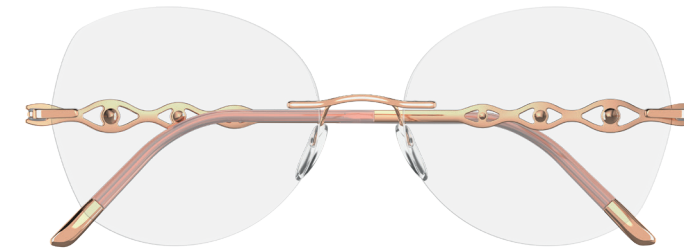

www.silhouette.com

COLOURS
FARBEN / COULEURS

Col. / 3580
ROSE GOLD / BLACK DIAMOND
Metal parts: rose gold shiny
Decoration: crystals in color Black Diamond
Hinge disc: grey
Temple ends: milky brown shiny
Temple tips: rose gold shiny

Col. / 7580
GOLD / CRYSTAL
Metal parts: gold shiny
Decoration: crystals in color Crystal
Hinge disc: vanilla
Temple ends: beige shiny with pearl effect
Temple tips: gold shiny

Col. / 7000
RHODIUM / MONTANA
Metal parts: rhodium shiny
Decoration: crystals in color Montana
Hinge disc: grey
Temple ends: grey shiny with silver effect
Temple tips: silver shiny

ALLE METALLTEILE MIT 23 KT GOLD BESCHICHTET
ALL METAL PARTS 23 KT GOLD PLATED
TOUTES LES PARTIES EN MÉTAL PLAQUÉ-OR DE 23 CARAT

SHAPES
SCHEIBENFORMEN / FORME

53 x 47 (19,83 cm²) 55 x 49 (21,36 cm²)	56 59	17 17	135 140