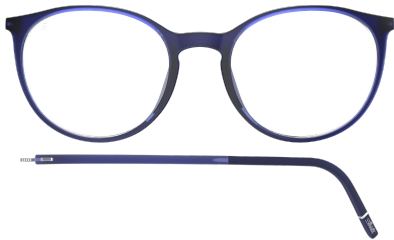

Col. / 75 4560 NAVY BLUE

Front & Temples: navy blue matte
Temple ends: dark blue matte
Decoration ring: silver shiny
Temple tips: dark blue matte
Mittelteil / Face & Bügel / Branches: marineblau matt / bleu marine mat
Bügelenden / Manchons: dunkelblau matt / bleu foncé mat
Dekorring / Anneau de decoration: silber glänzend / argenté brillant
Bügelabschluss / Embouts des machons: dunkelblau matt / bleu foncé mat