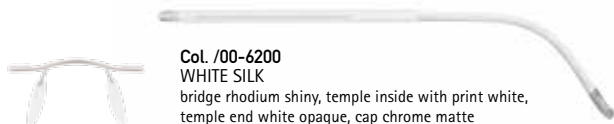

SPX ART+ Mod. 5363

all temples with basis crystal transparent and with shiny lacquer finish

Col. /00-6200
WHITE SILK
bridge rhodium shiny, temple inside with print white,
temple end white opaque, cap chrome matte