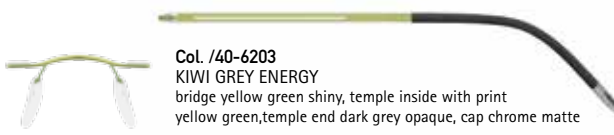

Col. /40-6203
KIWI GREY ENERGY
bridge yellow green shiny, temple inside with print
yellow green, temple end dark grey opaque, cap chrome matte