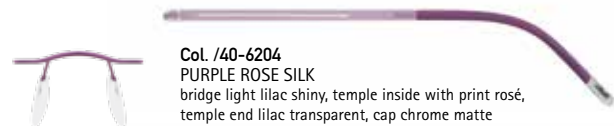

Col. /40-6204
PURPLE ROSE SILK
bridge light lilac shiny, temple inside with print rosé,
temple end lilac transparent, cap chrome matte