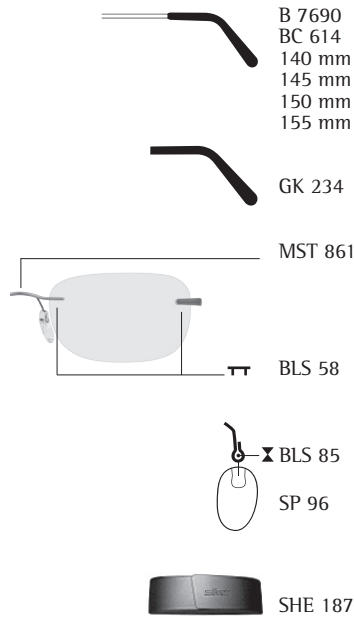

Mod. 7690

6747 7684
6748 7685
6749 7686
6750 7687
6751 7688
6752 7689
6763 7736
6764 7737