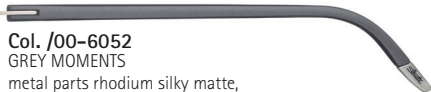

4382 5376

4405 5377

SPX SIGNIA

COLOURS

FARBEN / COULEURS

Col. /00-6050
SILVER-BLACK MOMENTS
 metal parts rhodium shiny,
 temples black opaque with soft touch lacquer,
 caps chrome shiny

Col. /00-6051
GREY TOUCH
 metal parts rhodium silky matte,
 temples crystal transparent matte with print dark grey,
 caps chrome matte