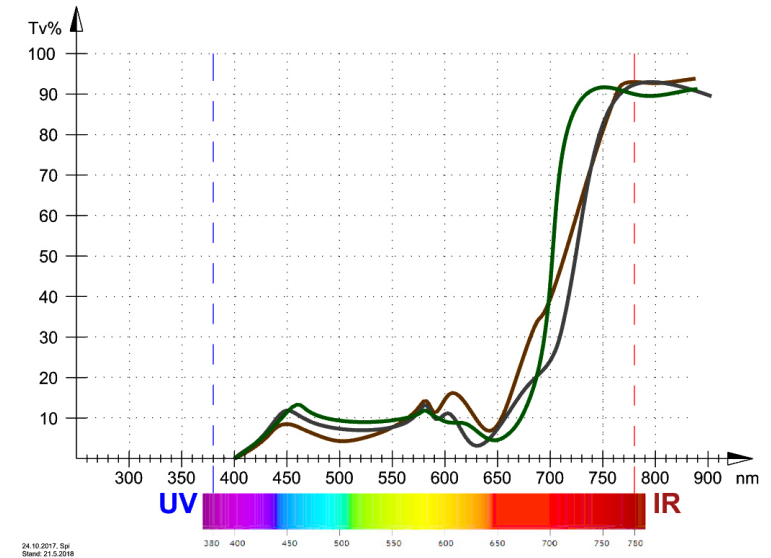

SILHOUETTE LIGHT MANAGEMENT

PROTECTION
SCHUTZ
PROTECTION

CLASSICAL
MUST HAVE
COLORS

3 Classic Must-Have Colours
(Brown, Grey, Green)
Classical must have colors (Braun, Grau, Grün) /
Couleurs classiques incontournables (Brun, Gris, Vert)

High blue-light protection
Hoher Blaulichtschutz / Protection performante contre la lumière bleue

100% UV Protection
100 % UV Schutz / Protection à 100 % contre les UV

FUNCTION
FUNKTION
FONCTION

Contrast enhancement
Kontraststeigerung / Augmentation des contrastes

Vibrant colours
Brillante Farben / Couleurs brillantes

Low-light vision enhancement
Aufhellung / Éclaircissement

Glare protection
Blendschutz / Protection contre l'éblouissement

Anti-reflection (POL)
Reflexionsschutz (POL) / Protection contre la réverbération (POL)

Peripheral vision
Peripheres Sehen / Vision périphérique

Sleep-cycle protection
Schlaf-Wach Rythmus bewahrend / Pour conserver le rythme d'éveil et de sommeil