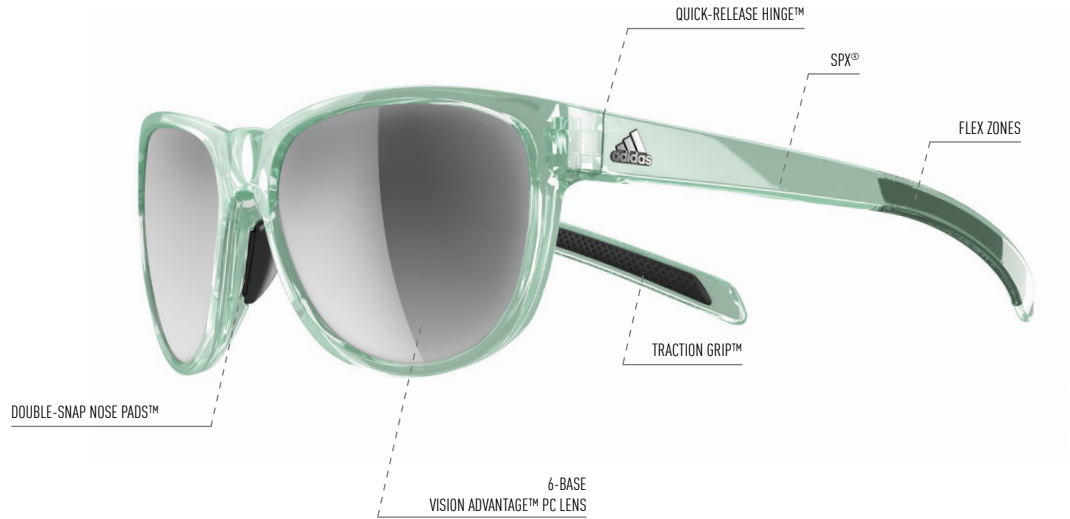

SPARE PARTS

BASIC LENSES

SOG 146/540 grey

LST™ LENSES

SOG 146/536 LST™ active silver

COLOR MIRROR LENSES

SOG 146/513 red mirror
SOG 146/511 green mirror
SOG 146/532 gold mirror
SOG 146/570 chrome mirror
SOG 146/531 blue mirror
SOG 146/547 purple mirror

VARIO/POLARIZED LENSES

SOG 133/246 grey polarized

SPARE PARTS NOSE

SP 110 nose pads

SPARE PARTS TEMPLES

B a425 temple
+ color code left/right
ST 23-1 temple fixation pin

PACKAGING

SHS 36 microfiber bag black
SHS 37 microfiber bag white
FK 83-4 box

PRESCRIPTION

PLEASE FIND DETAILED INFORMATION ON THE ADIDAS PORTAL UNDER THE 'PRESCRIPTION' FOLDER AS WELL AS IN THE ADIDAS PORTAL UNDER OPTICIAN'S SERVICE AREA.

RX DIRECT INFRAME

DEPENDENT ON LAB, PD AND AXIS

	PD	MIN	MAX
a425	e.g. 32,5	-5,75	+4,75

RX CLIP-IN RIM

a425:

a779

RX CHASSIS

a425 50 + COLOR CODE

RX CLIP-IN RIMLESS

a425:

a515/a708/a714