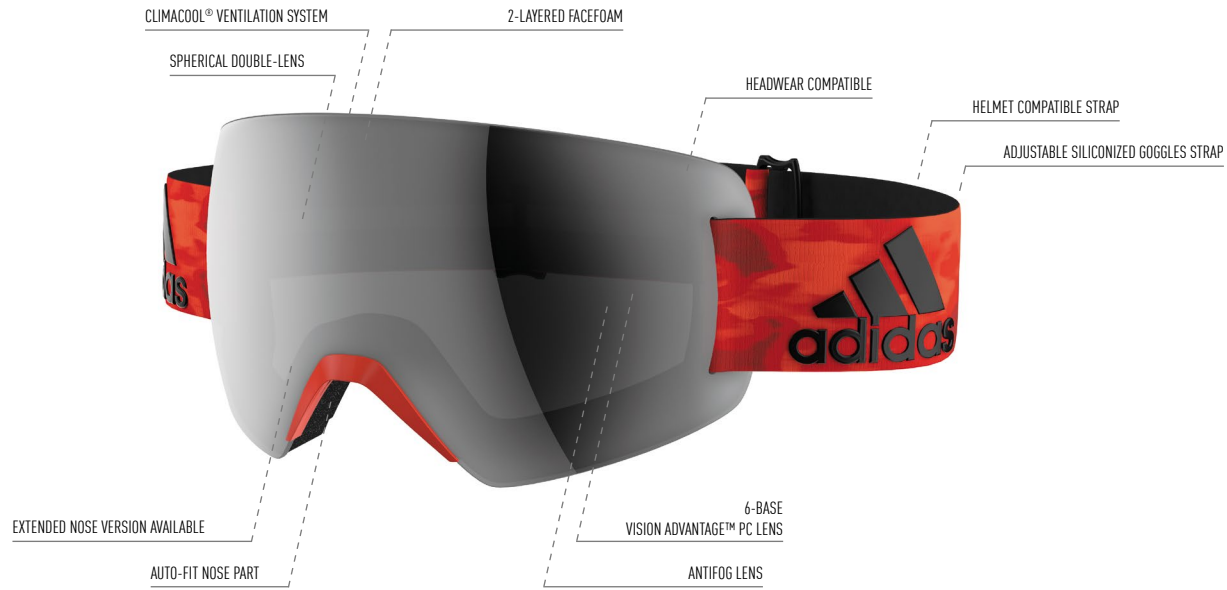

TUNED FOR COMPETITION IN TERMS OF TECHNOLOGY AND STYLE, THE RANGE OF ADIDAS SPORT GOGGLES DELIVER TOP PERFORMANCE, PERFECT FIT, GREAT FIELD OF VISION AND HIGH QUALITY MATERIALS WHICH ALLOW ATHLETES TO COMFORTABLY VISUALIZE ANY SITUATION IN ANY CONDITION.