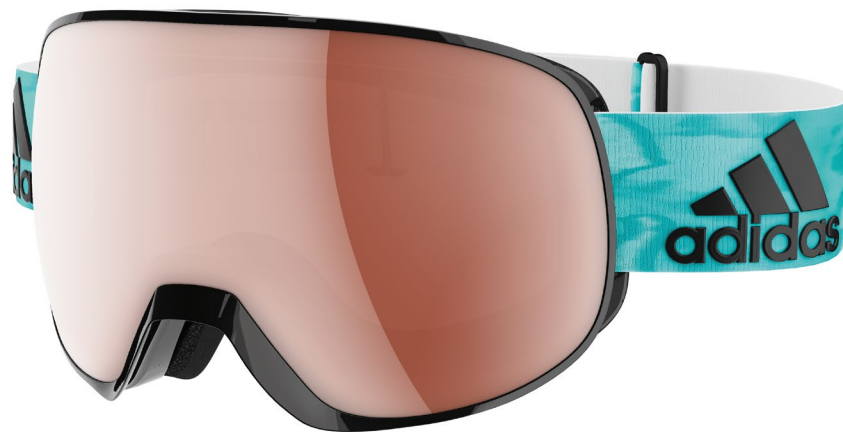

NOT ALL MODELS/COLORS ARE AVAILABLE IN ALL COUNTRIES

PACKAGE CONSISTS OF

SPHERICAL LENSPOD
GOLD MIRROR (ANTIFOG)

LST

SPHERICAL LENSPOD
BLUE MIRROR (ANTIFOG)

SPHERICAL LENSPOD
GREEN MIRROR (ANTIFOG)

SPHERICAL LENSPOD
LST™ ACTIVE SILVER (ANTIFOG)

LST

SPHERICAL LENSPOD
BLUE MIRROR (ANTIFOG)

SPHERICAL LENSPOD
GOLD MIRROR (ANTIFOG)