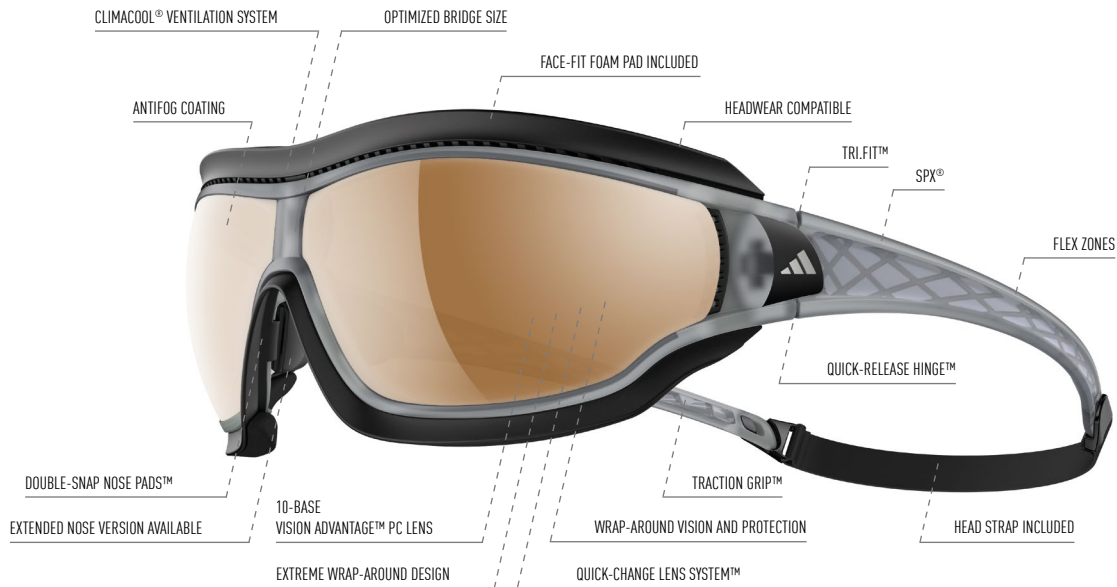

NEW COLOR
a427 00 6150
ENERGY MATT CHROME MIRROR

NEW COLOR
a427 00 6151
MYSTERY BLUE MATT BLUE MIRROR

NEW COLOR
a427 00 6152
GRANITE MATT CHROME MIRROR

TYCANE OUTDOOR

THE TYCANE PRO OUTDOOR SETS THE STANDARDS WITHIN THE OUTDOOR SECTOR: THIS MODEL IS ABOUT UNRESTRICTED VISION, OPTIMAL PROTECTION AND AN EXCELLENT FIT. WHETHER ICE CLIMBING, SKI TOURING, SKI MOUNTAINEERING OR PARAGLIDING, THE REVOLUTIONARY FACE-FIT FOAM PAD MAKES THE TYCANE PRO OUTDOOR THE IDEAL COMPANION ON EVEN THE TOUGHEST MOUNTAIN TOURS AND NO MATTER WHAT THE WEATHER IS.