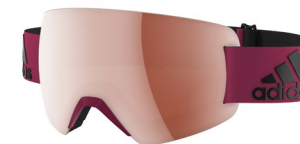

NOT ALL MODELS/COLORS ARE AVAILABLE IN ALL COUNTRIES

PACKAGE CONSISTS OF

MICROFIBER
BAG

ad85 75 1500
WHITE SHINY

PURPLE MIRROR (ANTIFOG)

ad85 75 3000
ENERGY/BLACK

BLACK MIRROR (ANTIFOG)

ad85 75 3100
MYSTERY RUBY