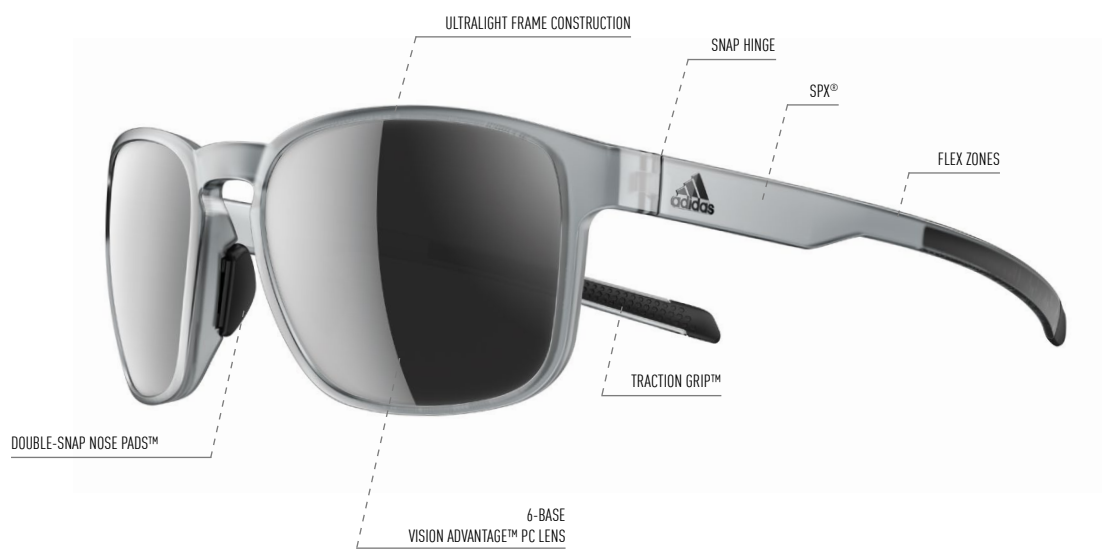

SPARE PARTS

BASIC LENSES

SOG 146/540 grey
SOG 146/623 brown

LST™ LENSES

SOG 146/536 LST™ active silver

COLOR MIRROR LENSES

SOG 146/513 red mirror
SOG 146/511 green mirror
SOG 146/532 gold mirror
SOG 146/570 chrome mirror
SOG 146/531 blue mirror
SOG 146/547 purple mirror

VARIO/POLARIZED LENSES

SOG 133/246 grey polarized
SOG 158/568 vario (antifog)

SPARE PARTS NOSE

SP 110 nose pads
SP 105 nose pads extended

SPARE PARTS TEMPLES

B ad32
+ color code left/right temple
ST 56 hinge pin

PACKAGING

SHS 36 microfiber bag black
FK 83-4 box

PRESCRIPTION

PLEASE FIND DETAILED INFORMATION ON THE ADIDAS PORTAL UNDER THE 'PRESCRIPTION' FOLDER AS WELL AS IN THE ADIDAS PORTAL UNDER OPTICIAN'S SERVICE AREA.

RX DIRECT INFRAME

DEPENDENT ON LAB, PD AND AXIS

	PD	MIN	MAX
ad32	e.g. 32,5	-5,75	+4,75

RX CLIP-IN RIM

ad32: a779

RX CLIP-IN RIMLESS

ad32: a515/a708/a714

RX CHASSIS

ad32 70 + COLOR CODE