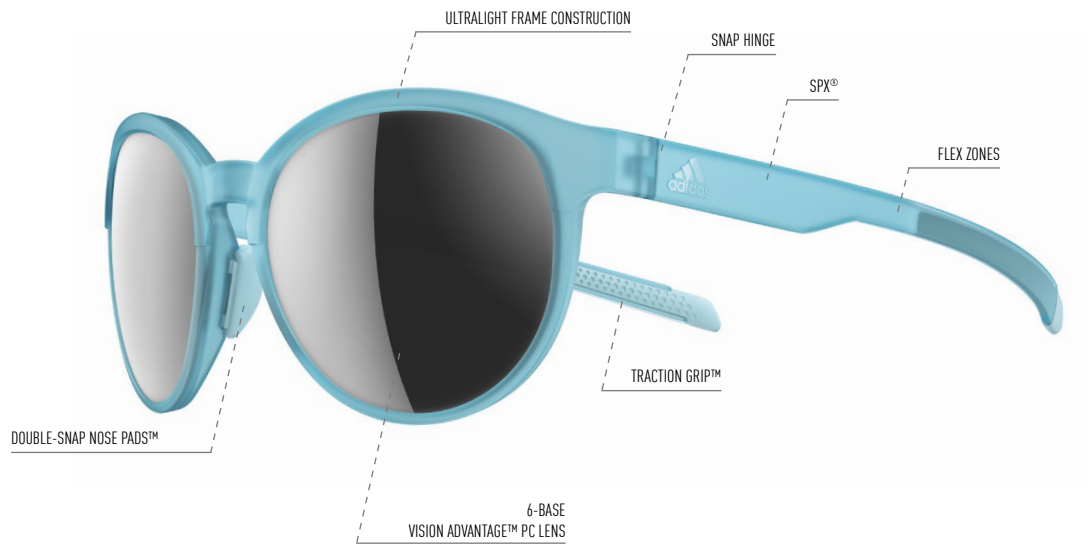

SPARE PARTS

BASIC LENSES

SOG 146/540 grey
SOG 146/623 brown

LST™ LENSES

SOG 146/536 LST™ active silver

COLOR MIRROR LENSES

SOG 146/513 red mirror
SOG 146/511 green mirror
SOG 146/532 gold mirror
SOG 146/570 chrome mirror
SOG 146/531 blue mirror
SOG 146/547 purple mirror

VARIO/POLARIZED LENSES

SOG 133/246 grey polarized
SOG 158/568 vario (antifog)

SPARE PARTS NOSE

SP 110 nose pads
SP 105 nose pads extended

SPARE PARTS TEMPLES

B ad31
+ color code left/right temple
ST 56 hinge pin

PACKAGING

SHS 36 microfiber bag black
FK 83-4 box

PRESCRIPTION

PLEASE FIND DETAILED INFORMATION ON THE ADIDAS PORTAL UNDER THE 'PRESCRIPTION' FOLDER AS WELL AS IN THE ADIDAS PORTAL UNDER OPTICIAN'S SERVICE AREA.

RX DIRECT INFRAME

DEPENDENT ON LAB, PD AND AXIS

	PD	MIN	MAX
ad31	e.g. 32,5	-5,75	+4,75

RX CLIP-IN RIM

ad31: a779

RX CLIP-IN RIMLESS

ad31: a515/a708/a714

RX CHASSIS

ad31 70 + COLOR CODE