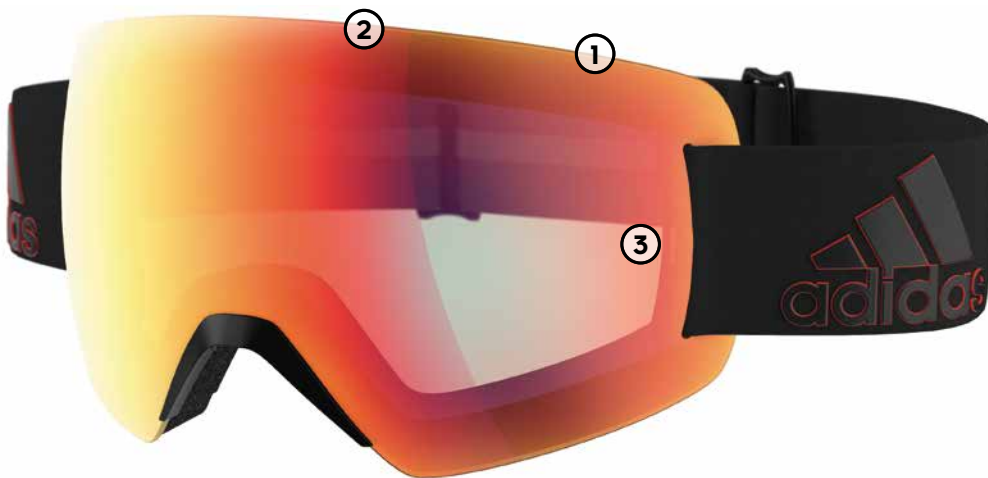

NEW COLOR ad83 50 6058

FRAME: RAW STEEL MATT

SPERICAL LENSPOD: BLUE MIRROR (ANTIFOG)

CYLINDRICAL LENSPOD: LIGHT RED BLUE MIRROR (ANTIFOG)

PROGRESSOR PRO PACK FEATURES: CLIMACOOL® VENTILATION SYSTEM, CYLINDRICAL LENSPOD, SPHERICAL LENSPOD, 3-LAYERED CLIMACOOL® FACEFOAM, HEADWEAR COMPATIBLE, HELMET COMPATIBLE, ADJUSTABLE SILICONIZED GOGGLES STRAP, SPX®, 6-BASE VISION ADVANTAGE™ PC LENS, ANTIFOG LENS VERSION AVAILABLE, AUTO-FIT NOSE PART, QUICK-SHIFT LENSPOD SYSTEM