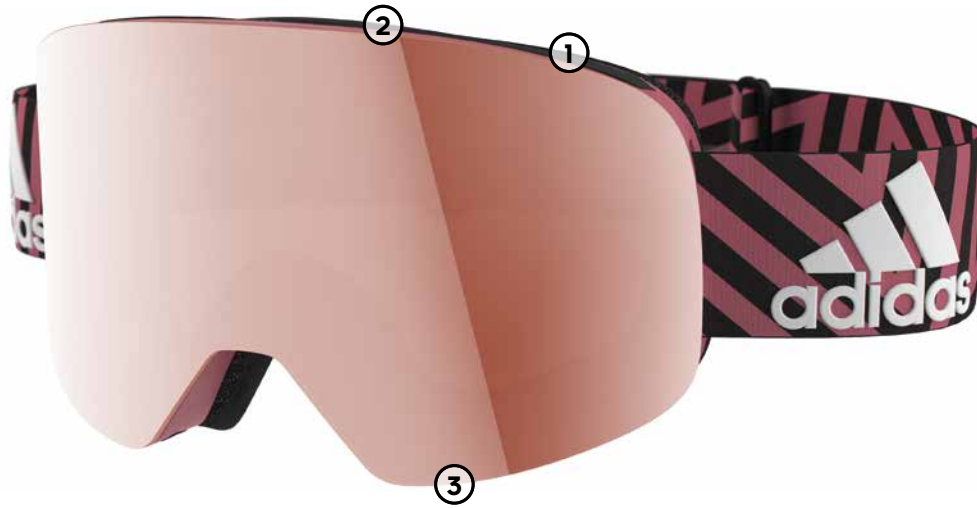

1. POLYCARBONATE DOUBLE LENS

MAXIMUM PERIPHERAL VISION. PUSH BEYOND YOUR LIMITS WITH AN UNPARALLELED FIELD OF VISION AND THE ABILITY TO PROCESS EVERY TINY DETAIL.

2. HEADWEAR COMPATIBLE

ADAPT TO HELMET. RELY ON FLEXIBLE SIDE SECTIONS THAT ADAPT AUTOMATICALLY TO YOUR HEADWEAR TO PROVIDE A SECURE GOGGLE-TO-HELMET SEAL.

3. ADJUSTABLE SILICONIZED GOGGLE STRAP

UNCOMPROMISING SECURITY. KEEP GOGGLES SECURE AS YOU SPEED DOWN THE SLOPES WITH THIS EASY TO ADJUST, NON-SLIP HEAD STRAP.

NOT ALL MODELS/COLORS ARE AVAILABLE IN ALL COUNTRIES.

THE PACKAGE CONSISTS OF:

MICROFIBER BAG

SPARE PARTS

BASIC LENSES

SOG 149/603 clear (antifog)

LST™ LENSES

SOG 149/556 LST™ active silver (antifog)
SOG 149/602 LST™ bright (antifog)

COLOR MIRROR LENSES

SOG 149/559 blue mirror (antifog)
SOG 149/558 red mirror (antifog)
SOG 149/560 gold mirror (antifog)
SOG 149/561 purple mirror (antifog)
SOG 149/620 light red blue mirror (antifog)

SOG 149/562

SOG 149/621

SOG 149/632

SOG 149/640

PACKAGING

SHS 41

SHS 40

FK 163

black mirror (antifog)

light red silver mirror (antifog)

light red red mirror (antifog)

light vario purple mirror (antifog)

microfiber bag black

microfiber bag white

box

PRESCRIPTION

PLEASE FIND DETAILED INFORMATION ON THE ADIDAS PORTAL UNDER THE 'PRESCRIPTION' FOLDER AS WELL AS IN THE ADIDAS PORTAL UNDER OPTICIAN'S SERVICE AREA.

RX CLIP-IN RIM

ad80

a546