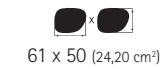

SPARE PARTS
ERSATZTEILE / PIÈCES DE RECHANGE

Boxing System / Kastensystem / Système de castes

Metallfassung aus High-Tech Titan
Gläser: Polycarbonat
Wölbung: Base 6
100 % UV A-, B-, C-Schutz

Metal frame made of High-Tech Titanium
Lenses: polycarbonate
Curving: base 6
100 % UV A-, B-, C-protection

Monture en métal en High-Tech Titanium
Verres: polycarbonate
Courbure: base 6
Protection de 100 % de UV A, B, C