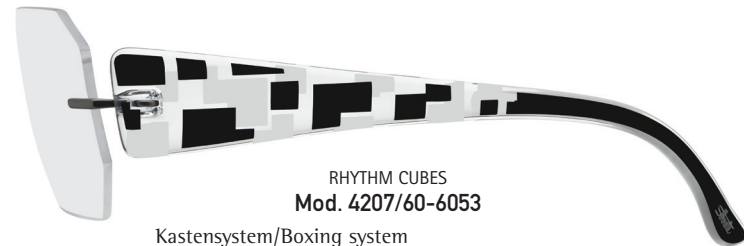

Col. /60-6052
SWINGING CIRCLES
bridge and side parts ruthenium shiny

Col. /60-6053
RHYTHM CUBES
bridge and side parts ruthenium silky matte

BEAT CURVES
4211/50-6051
Garnitur aus High-Tech Titanium und SPX
Chassis made of High-Tech Titanium and SPX
Kit en High-Tech Titanium et SPX

Clip-on 5076 available

Kastensystem/Boxing system

	mm	---
	mm	---
	mm	17
	mm	135 140

SILHOUETTE
THE STUDIO COLLECTION

RHYTHM CUBES
Mod. 4207/60-6053

Kastensystem/Boxing system

	mm	50 x 38 (16,66cm ²)	52 x 40 (18,02cm ²)
	mm	55	57
	mm	17	17
	mm	135	140