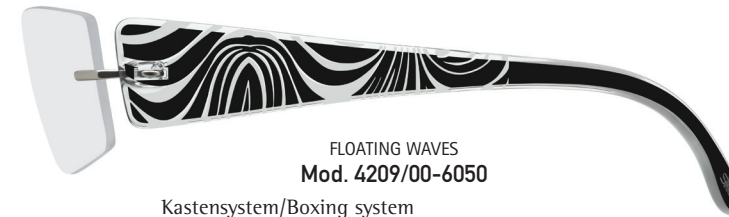

Clip-on 5076 available

Kastensystem/Boxing system

	mm	---
	mm	---
	mm	17
	mm	135 140

SILHOUETTE
THE STUDIO COLLECTION

RHYTHM CUBES
Mod. 4207/60-6053

Kastensystem/Boxing system

	mm	50 x 38 (16,66cm ²)	52 x 40 (18,02cm ²)
	mm	55	57
	mm	17	17
	mm	135	140