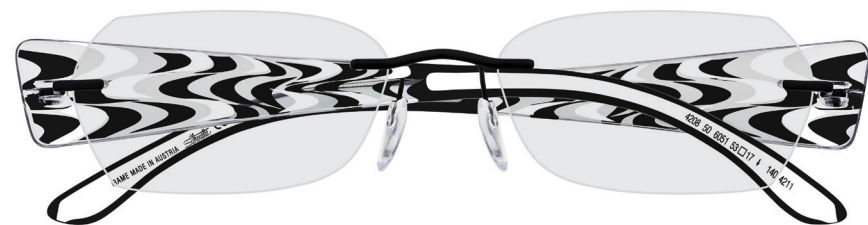

Clip-on 5076 available

Kastensystem/Boxing system

	mm	---
	mm	---
	mm	17
	mm	135 140

SILHOUETTE
THE STUDIO COLLECTION

RHYTHM CUBES
Mod. 4207/60-6053

Kastensystem/Boxing system

	mm	50 x 38 (16,66cm ²)	52 x 40 (18,02cm ²)
	mm	55	57
	mm	17	17
	mm	135	140

FLOATING WAVES
Mod. 4209/00-6050

Kastensystem/Boxing system

	mm	52 x 30 (13,58cm ²)	54 x 32 (14,65cm ²)
	mm	56	59
	mm	17	17
	mm	135	140

BEAT CURVES
Mod. 4208/50-6051

Kastensystem/Boxing system

	mm	51 x 29 (12,49cm ²)	53 x 30 (13,49cm ²)
	mm	53	55
	mm	17	17
	mm	135	140