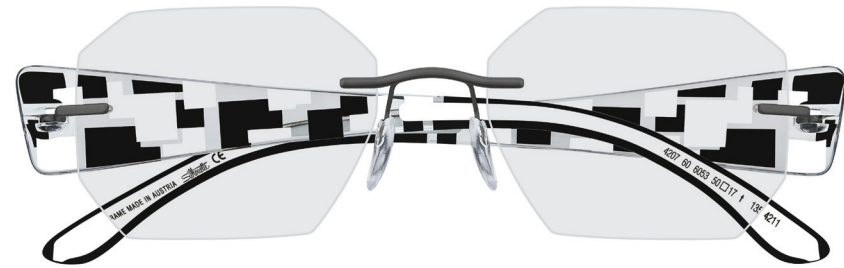

Clip-on 5076 available

Kastensystem/Boxing system

	mm	---
	mm	---
	mm	17
	mm	135 140

SILHOUETTE
THE STUDIO COLLECTION

RHYTHM CUBES
Mod. 4207/60-6053

Kastensystem/Boxing system

	mm	50 x 38 (16,66cm ²)	52 x 40 (18,02cm ²)
	mm	55	57
	mm	17	17
	mm	135	140