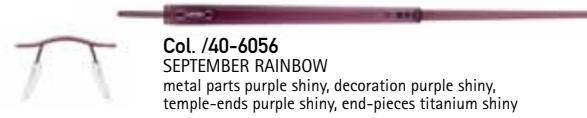

Col. /40-6058
OCTOBER HARVEST
metal parts plum shiny, decoration plum matte,
temple-ends plum matte, end-pieces titanium shiny