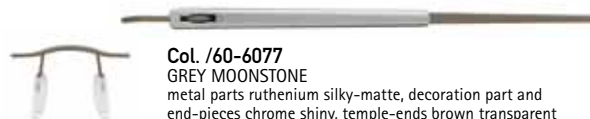

Col. /60-6077
GREY MOONSTONE
metal parts ruthenium silky-matte, decoration part and
end-pieces chrome shiny, temple-ends brown transparent