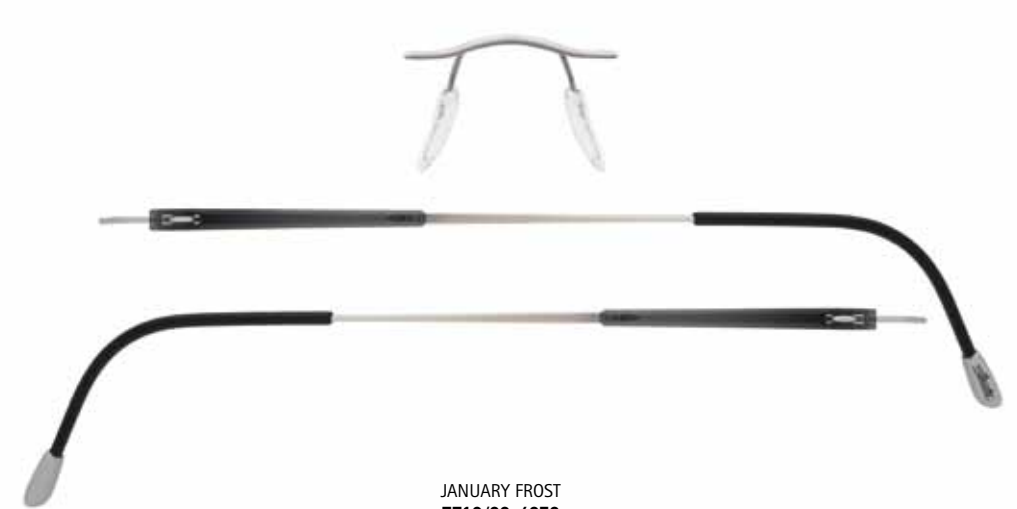

JANUARY FROST
7719/00-6050
Garnitur aus High-Tech Titanium mit Teilen aus SPX
Chassis made of High-Tech Titanium with parts made of SPX
Kit en High-Tech Titanium avec parties en SPX

Clip-on 5065 available

Kastensystem/Boxing system

	mm	---	---	---	---	---
	mm	---	---	---	---	---
	mm	17	19	21		
	mm	130	135	135	140	145
					140	150