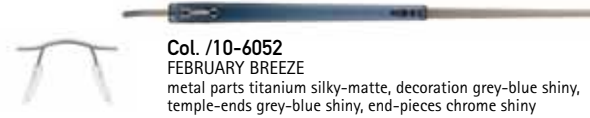

Col. /20-6070
GOLDEN RAYS
metal parts gold matte, decoration part and
end-pieces gold shiny, temple-ends brown transparent