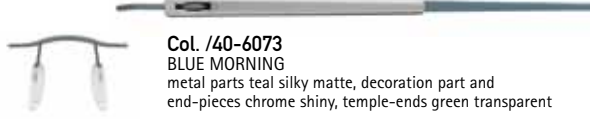

Col. /50-6051
MARCH DEWDROPS
metal parts black chrome shiny, decoration white matte,
temple-ends black silky-matte, end-pieces chrome shiny