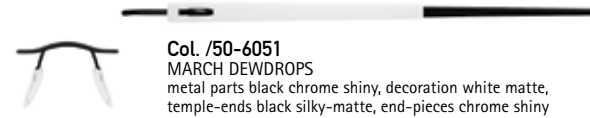

Col. /60-6060
AUGUST DAWN
metal parts ruthenium shiny, decoration bordeaux matte,
temple-ends bordeaux silky-matte, end-pieces chrome shiny