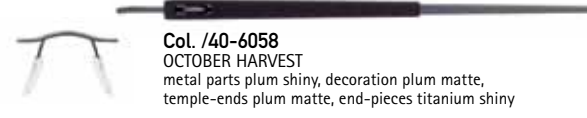

Col. /40-6072
PURPLE MOONLIGHT
metal parts purple shiny, decoration part and
end-pieces titanium shiny, temple-ends aubergine transparent