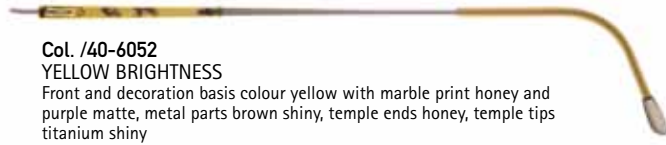

Col. /40-6052
YELLOW BRIGHTNESS
Front and decoration basis colour yellow with marble print honey and purple matte, metal parts brown shiny, temple ends honey, temple tips titanium shiny