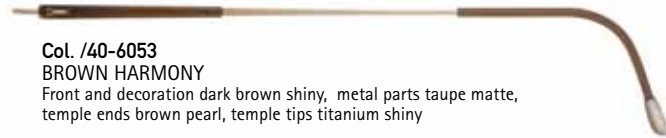

www.silhouette.com

Mod. 2877

Col. /10-6050
GREEN FRESHNESS
Front and decoration basis colour kiwi with marble print khaki and olive shiny, metal parts titanium matte, temple ends kiwi, temple tips titanium shiny

Col. /40-6051
LIGHT-BROWN EASE
Front and decoration basis colour grey with marble print honey and purple shiny, metal parts silver-gold shiny, temple ends light brown, temple tips titanium shiny

Col. /40-6052
YELLOW BRIGHTNESS
Front and decoration basis colour yellow with marble print honey and purple matte, metal parts brown shiny, temple ends honey, temple tips titanium shiny