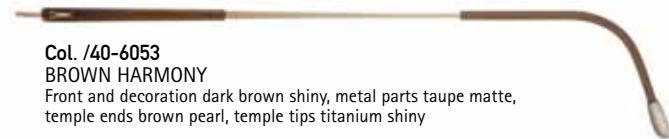

www.silhouette.com

Mod. 2878

Col. /40-6051
LIGHT-BROWN EASE
Front and decoration basis colour grey with marble print honey and purple shiny, metal parts silver-gold shiny, temple ends light brown, temple tips titanium shiny

Col. /40-6052
YELLOW BRIGHTNESS
Front and decoration basis colour yellow with marble print honey and purple matte, metal parts brown shiny, temple ends honey, temple tips titanium shiny

Col. /40-6053
BROWN HARMONY
Front and decoration dark brown shiny, metal parts taupe matte, temple ends brown pearl, temple tips titanium shiny