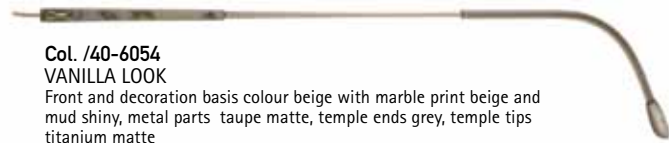

Col. /40-6053
BROWN HARMONY
Front and decoration dark brown shiny, metal parts taupe matte, temple ends brown pearl, temple tips titanium shiny

Col. /40-6054
VANILLA LOOK
Front and decoration basis colour beige with marble print beige and mud shiny, metal parts taupe matte, temple ends grey, temple tips titanium matte