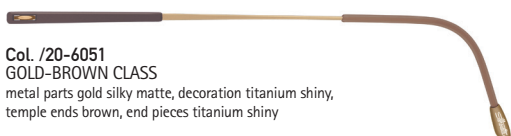

www.silhouette.com

K 5281 00 0000 0000

Mod. 5281

Col. /00-6050
SILVER-BLACK TREND
metal parts rhodium silky matte, decoration grey shiny,
temple ends black, end pieces chrome matte

Col. /20-6051
GOLD-BROWN CLASS
metal parts gold silky matte, decoration titanium shiny,
temple ends brown, end pieces titanium shiny

Col. /40-6052
BROWN HARMONY
metal parts brown shiny, decoration titanium shiny,
temple ends brown, end pieces titanium shiny

Col. /40-6053
DARK BROWN BALANCE
metal parts dark brown shiny, decoration brown shiny,
temple ends brown, end pieces titanium shiny