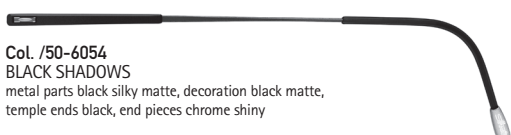

Col. /50-6054
BLACK SHADOWS
metal parts black silky matte, decoration black matte,
temple ends black, end pieces chrome shiny