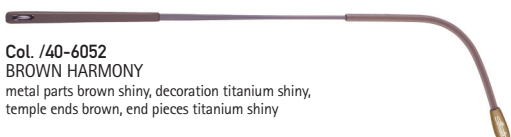

www.silhouette.com

K 5281 00 0000 0000

Mod. 5281

Col. /00-6050
SILVER-BLACK TREND
metal parts rhodium silky matte, decoration grey shiny,
temple ends black, end pieces chrome matte

Col. /20-6051
GOLD-BROWN CLASS
metal parts gold silky matte, decoration titanium shiny,
temple ends brown, end pieces titanium shiny

Col. /40-6052
BROWN HARMONY
metal parts brown shiny, decoration titanium shiny,
temple ends brown, end pieces titanium shiny

Col. /40-6053
DARK BROWN BALANCE
metal parts dark brown shiny, decoration brown shiny,
temple ends brown, end pieces titanium shiny