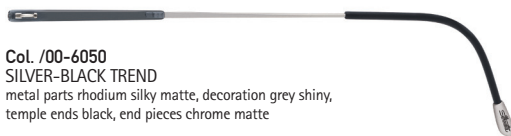

www.silhouette.com

K 5281 00 0000 0000

Mod. 5281

Col. /00-6050
SILVER-BLACK TREND
metal parts rhodium silky matte, decoration grey shiny,
temple ends black, end pieces chrome matte

Col. /20-6051
GOLD-BROWN CLASS
metal parts gold silky matte, decoration titanium shiny,
temple ends brown, end pieces titanium shiny