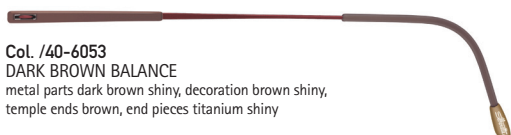

www.silhouette.com

K 5281 00 0000 0000

Mod. 5281

Col. /00-6050
SILVER-BLACK TREND
metal parts rhodium silky matte, decoration grey shiny,
temple ends black, end pieces chrome matte

Col. /20-6051
GOLD-BROWN CLASS
metal parts gold silky matte, decoration titanium shiny,
temple ends brown, end pieces titanium shiny

Col. /40-6052
BROWN HARMONY
metal parts brown shiny, decoration titanium shiny,
temple ends brown, end pieces titanium shiny

Col. /40-6053
DARK BROWN BALANCE
metal parts dark brown shiny, decoration brown shiny,
temple ends brown, end pieces titanium shiny