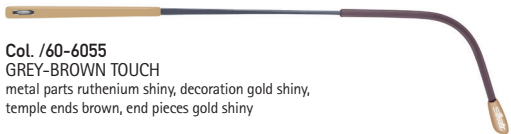

www.silhouette.com

K 5281 00 0000 0000

Mod. 5281

Col. /00-6050
SILVER-BLACK TREND
metal parts rhodium silky matte, decoration grey shiny,
temple ends black, end pieces chrome matte

Col. /20-6051
GOLD-BROWN CLASS
metal parts gold silky matte, decoration titanium shiny,
temple ends brown, end pieces titanium shiny

Col. /40-6052
BROWN HARMONY
metal parts brown shiny, decoration titanium shiny,
temple ends brown, end pieces titanium shiny

Col. /40-6053
DARK BROWN BALANCE
metal parts dark brown shiny, decoration brown shiny,
temple ends brown, end pieces titanium shiny

Col. /50-6054
BLACK SHADOWS
metal parts black silky matte, decoration black matte,
temple ends black, end pieces chrome shiny

Col. /60-6055
GREY-BROWN TOUCH
metal parts ruthenium shiny, decoration gold shiny,
temple ends brown, end pieces gold shiny