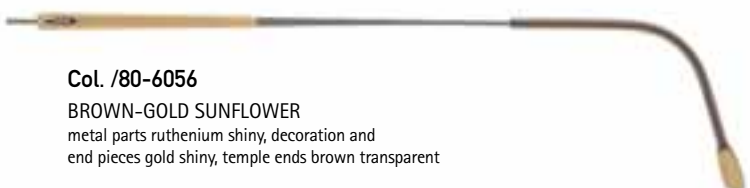

Col. /40-6053
BROWN CHESTNUT
 metal parts brown shiny, decoration brown shiny, temple ends brown shiny, end pieces titanium shiny

Col. /50-6054
BLACK SHADOWS
 metal parts black chrome silky matte, decoration black matte, temple ends black silky matte, end pieces chrome shiny