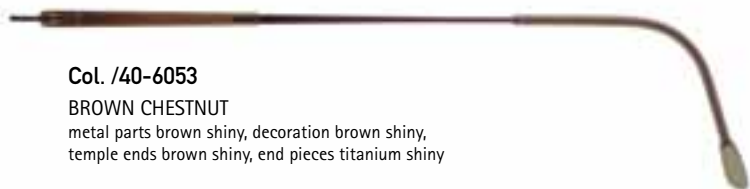

Col. /40-6053
BROWN CHESTNUT
metal parts brown shiny, decoration brown shiny, temple ends brown shiny, end pieces titanium shiny