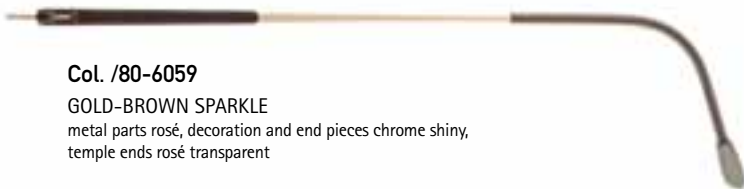

Silhouette[®]

Mod. 4269
4270
7788
7789
7790
7791

SILHOUETTE
TITAN DYNAMICS HALFRIM

Col. /40-6053
RED SUNRISE
 metal parts red shiny, decoration red shiny,
 temple ends red shiny, end pieces titanium shiny

Col. /40-6057
ROSE ROMANCE
 metal parts rosé, decoration and end pieces chrome shiny,
 temple ends rosé transparent

Col. /40-6058
PURPLE DREAMS
 metal parts plum shiny, decoration plum matte,
 temple ends plum matte, end pieces titanium shiny

Col. /80-6059
GOLD-BROWN SPARKLE
 metal parts rosé, decoration and end pieces chrome shiny,
 temple ends rosé transparent

ROSE ROMANCE
Mod. 4269/40-6057

Kastensystem/Boxing system

	mm	51 x 31 (12,29 cm²)	53 x 32 (13,27 cm²)
	mm	52	55
	mm	19	19
	mm	135	140