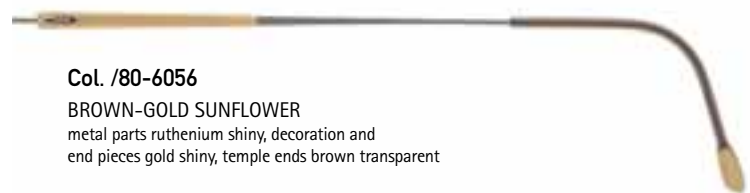

Col. /40-6053

BROWN CHESTNUT

metal parts brown shiny, decoration brown shiny, temple ends brown shiny, end pieces titanium shiny

Col. /50-6054

BLACK SHADOWS

metal parts black chrome silky matte, decoration black matte, temple ends black silky matte, end pieces chrome shiny