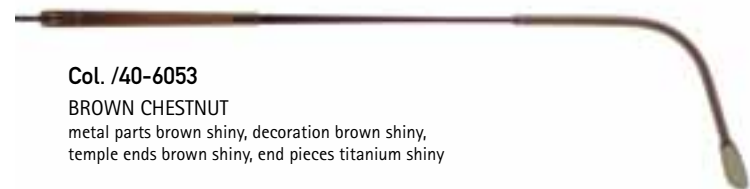

Col. /40-6053

BROWN CHESTNUT

metal parts brown shiny, decoration brown shiny, temple ends brown shiny, end pieces titanium shiny

Col. /50-6054

BLACK SHADOWS

metal parts black chrome silky matte, decoration black matte, temple ends black silky matte, end pieces chrome shiny