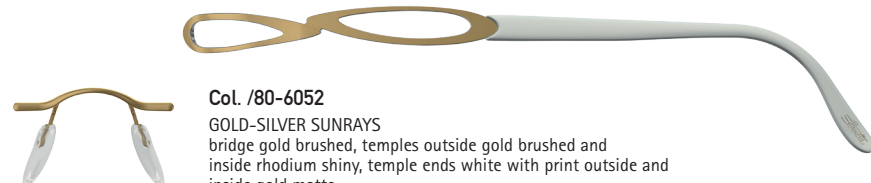

Silhouette®

Mod. 4225

4219

4220

4221

4222

SILHOUETTE  
TITAN GLAM

**Col. /40-6050**  
**BROWN-GREEN MARBLE**  
 metal parts brown shiny, temple ends green shiny with print outside and inside brown pearl

**Col. /60-6051**  
**BLACK-RED FLAMENCO**  
 metal parts ruthenium shiny, temple ends red shiny with print outside and inside black

**Col. /80-6052**  
**GOLD-SILVER SUNRAYS**  
 bridge gold brushed, temples outside gold brushed and inside rhodium shiny, temple ends white with print outside and inside gold matte

**Col. /80-6053**  
**SILVER-GOLD MOONLIGHT**  
 bridge rhodium brushed, temples outside rhodium brushed and inside gold shiny, temple ends light grey with print outside and inside silver matte

**SILVER-GOLD MOONLIGHT**  
**4225/80-6053**  
 Metallgarnitur aus High-Tech Titan  
 Metal chassis made of High-Tech Titanium  
 Kit en metal en High-Tech Titanium