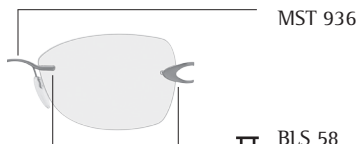

MST 936

BLS 58

BLS 85
SP 96

SHE 195/2

FS 4219/50
4219/52

FS 4220/51
4220/53

FS 4221/50
4221/52

FS 4222/50
4222/52