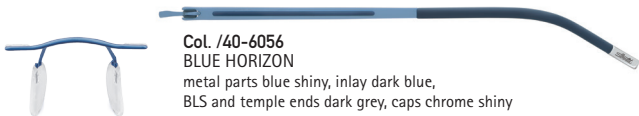

## Mod. 5263

**Col. /00-6050**  
**SILVER-WHITE OXYGEN**  
metal parts rhodium shiny, inlay white,  
BLS and temple ends white, caps chrome shiny

**Col. /10-6051**  
**GREY-RED CONTRAST**  
metal parts titanium silky-matte, inlay red,  
BLS and temple ends black, caps chrome matte

**Col. /10-6052**  
**GUNMETAL BORDEAUX**  
metal parts titanium silky matte, inlay dark red,  
BLS and temple ends dark red, caps titanium matte

**Col. /20-6053**  
**BLACK-GOLD DEEPNESS**  
metal parts gold shiny, inlay black,  
BLS and temple ends black, caps gold matte

**Col. /40-6054**  
**VIOLET VARIATIONS**  
metal parts violet shiny, inlay deep fuchsia,  
BLS and temple ends violet, caps chrome shiny

**Col. /40-6055**  
**BROWN OAK**  
metal parts brown shiny, inlay taupe,  
BLS and temple ends brown, caps titanium matte