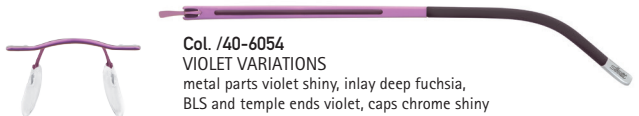

## Mod. 5263

**Col. /00-6050**  
**SILVER-WHITE OXYGEN**  
metal parts rhodium shiny, inlay white,  
BLS and temple ends white, caps chrome shiny

**Col. /10-6051**  
**GREY-RED CONTRAST**  
metal parts titanium silky-matte, inlay red,  
BLS and temple ends black, caps chrome matte

**Col. /10-6052**  
**GUNMETAL BORDEAUX**  
metal parts titanium silky matte, inlay dark red,  
BLS and temple ends dark red, caps titanium matte

**Col. /20-6053**  
**BLACK-GOLD DEEPNESS**  
metal parts gold shiny, inlay black,  
BLS and temple ends black, caps gold matte