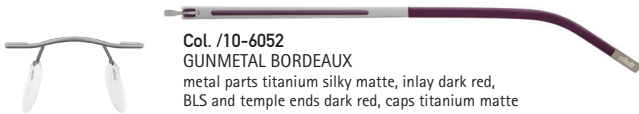

## Mod. 5263

**Col. /00-6050**  
**SILVER-WHITE OXYGEN**  
metal parts rhodium shiny, inlay white,  
BLS and temple ends white, caps chrome shiny

**Col. /10-6051**  
**GREY-RED CONTRAST**  
metal parts titanium silky-matte, inlay red,  
BLS and temple ends black, caps chrome matte