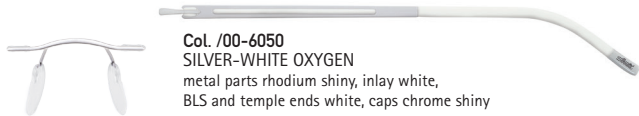

TITAN HARMONY

Mod. 5263

Col. /00-6050
SILVER-WHITE OXYGEN
metal parts rhodium shiny, inlay white,
BLS and temple ends white, caps chrome shiny