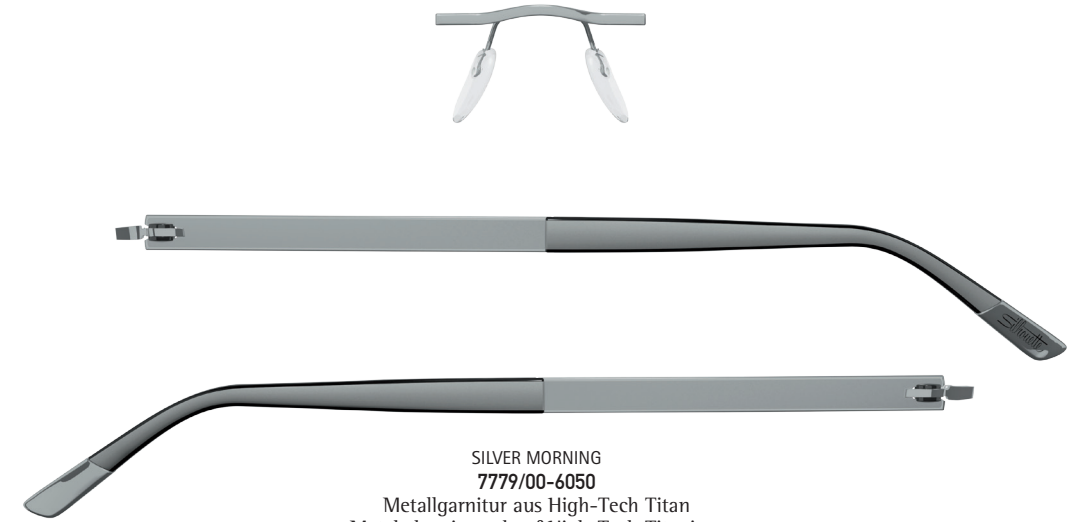

Col. /40-6058
PURPLE-GREEN PEACOCK
 metal parts green shiny with purple print outside and purple print with structure inside, temple ends purple with print green, end pieces titanium matte

Col. /50-6059
RED-BLACK JAZZ
 metal parts black chrome shiny with red print outside and red print with structure inside, temple ends black with print outside red, end pieces black

SILVER MORNING
7779/00-6050
 Metallgarnitur aus High-Tech Titan
 Metal chassis made of High-Tech Titanium
 Kit en métal en High-Tech Titanium

Clip-on 5076 available

Kastensystem/Boxing system

	mm	---	---	---	---
	mm	---	---	---	---
	mm	17	19	21	
	mm	135	140	140	145
				140	145