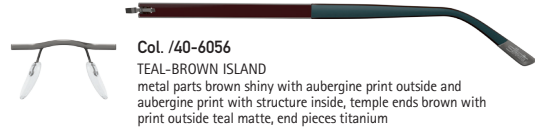

Col. /40-6056
TEAL-BROWN ISLAND
metal parts brown shiny with aubergine print outside and aubergine print with structure inside, temple ends brown with print outside teal matte, end pieces titanium