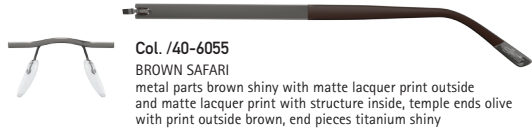

Col. /40-6055
BROWN SAFARI
metal parts brown shiny with matte lacquer print outside and matte lacquer print with structure inside, temple ends olive with print outside brown, end pieces titanium shiny