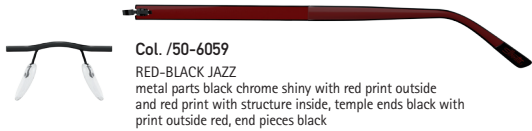

Col. /50-6059
RED-BLACK JAZZ
metal parts black chrome shiny with red print outside and red print with structure inside, temple ends black with print outside red, end pieces black