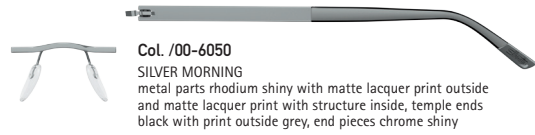

Silhouette®

Mod. 7779

4261 7773

4262 7774

4263 7775

4264 7776

4265 7777

4266 7778

SILHOUETTE
TITAN IMPRESSIONS

Col. /00-6050
SILVER MORNING
 metal parts rhodium shiny with matte lacquer print outside and matte lacquer print with structure inside, temple ends black with print outside grey, end pieces chrome shiny