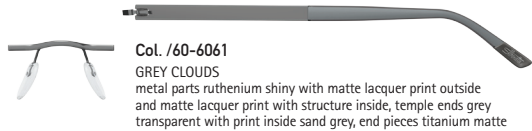

Col. /60-6061
GREY CLOUDS
metal parts ruthenium shiny with matte lacquer print outside and matte lacquer print with structure inside, temple ends grey transparent with print inside sand grey, end pieces titanium matte